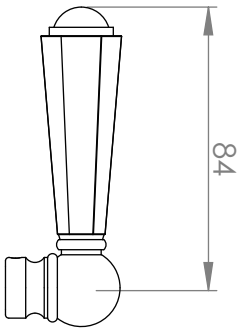

A57.10

SHOWER SET

3 STAR/9Lpm WELS RATING

STANDARD WITH METAL CROSS HANDLE
OTHER LEVER HANDLE OPTIONS

.ML METAL LEVER

.PL WHITE PORCELAIN
.BL BLACK PORCELAIN
.CK CRACKLE PORCELAIN

.CL SWAROVSKI CRYSTAL

.CC CRYSTAL CROSS