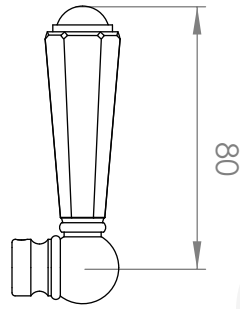

A57.10

SHOWER SET

3 STAR/9Lpm WELS RATING

STANDARD WITH METAL CROSS HANDLE
OTHER LEVER HANDLE OPTIONS

.ML METAL LEVER

.PL WHITE PORCELAIN
.BL BLACK PORCELAIN
.CK CRACKLE PORCELAIN

.CL SWAROVSKI CRYSTAL

.CC CRYSTAL CROSS