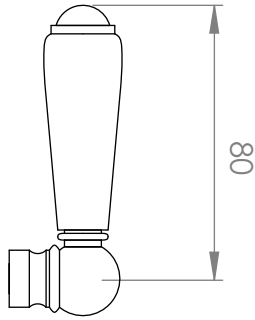

A57.10

SHOWER SET

3 STAR/9Lpm WELS RATING

STANDARD WITH METAL CROSS HANDLE
OTHER LEVER HANDLE OPTIONS

.ML METAL LEVER

.PL WHITE PORCELAIN
.BL BLACK PORCELAIN
.CK CRACKLE PORCELAIN

.CL SWAROVSKI CRYSTAL

.CC CRYSTAL CROSS