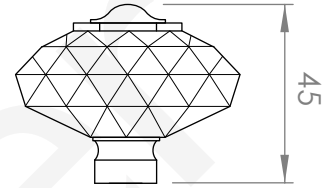

A57.10

SHOWER SET

3 STAR/9Lpm WELS RATING

STANDARD WITH METAL CROSS HANDLE
OTHER LEVER HANDLE OPTIONS

.ML METAL LEVER

.PL WHITE PORCELAIN
.BL BLACK PORCELAIN
.CK CRACKLE PORCELAIN

.CL SWAROVSKI CRYSTAL

.CC CRYSTAL CROSS