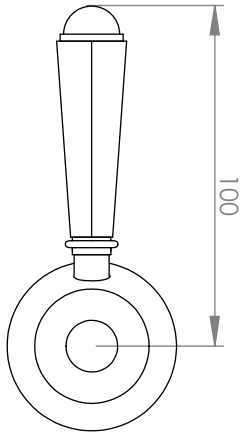

A57.08.V8

SINK MIXER WITH PULL OUT DUAL SPRAY

6 STAR/3.5Lpm WELS RATING

LEVER HANDLE OPTIONS

STANDARD WITH
METAL HANDLE