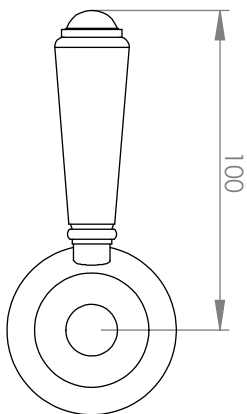

- .PL WHITE PORCELAIN
- .BL BLACK PORCELAIN
- .CK CRACKLE PORCELAIN