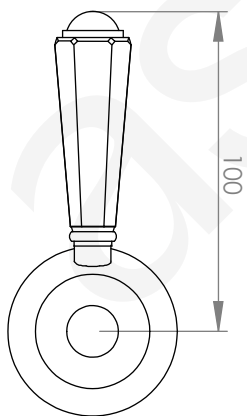

### SINK MIXER WITH PULL OUT DUAL SPRAY

6 STAR/3.5Lpm WELS RATING

#### LEVER HANDLE OPTIONS

STANDARD WITH  
METAL HANDLE

- .PL WHITE PORCELAIN
- .BL BLACK PORCELAIN
- .CK CRACKLE PORCELAIN

.CL SWAROVSKI CRYSTAL