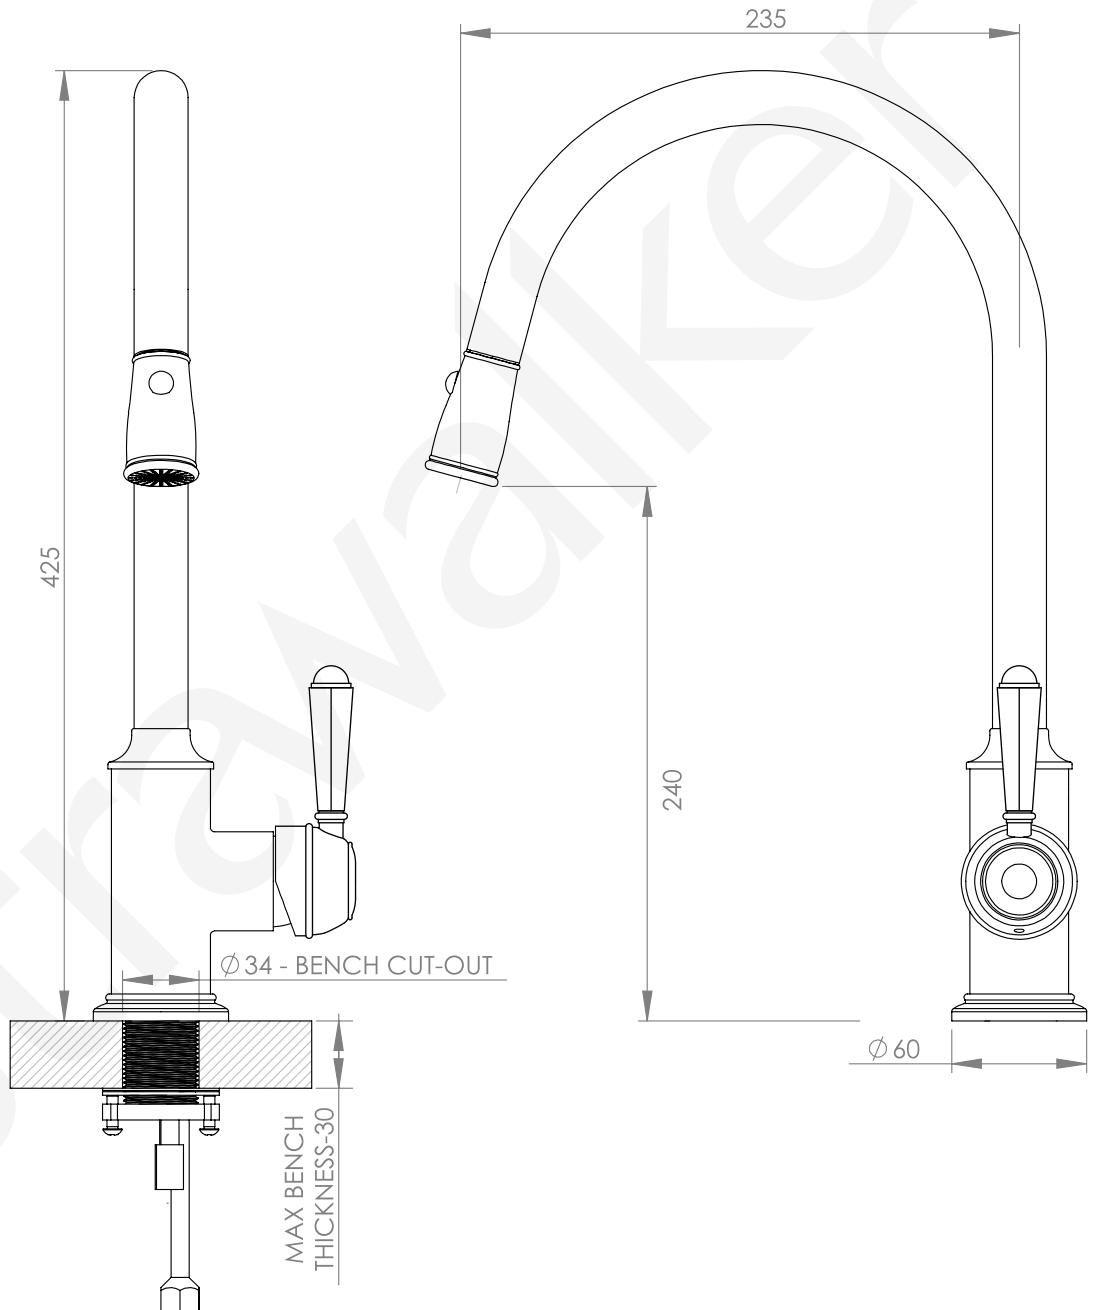

#### LEVER HANDLE OPTIONS

STANDARD WITH  
METAL HANDLE

**.PL** WHITE PORCELAIN  
**.BL** BLACK PORCELAIN  
**.CK** CRACKLE PORCELAIN

**.CL** SWAROVSKI CRYSTAL

**A57.08.V8**

SINK MIXER WITH PULL OUT DUAL SPRAY