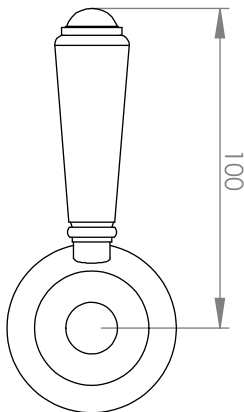

STANDARD WITH
METAL HANDLE

.PL WHITE PORCELAIN
.BL BLACK PORCELAIN
.CK CRACKLE PORCELAIN