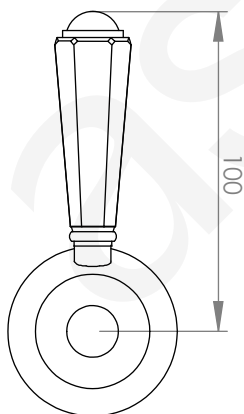

### SINK MIXER WITH PULL OUT DUAL SPRAY

6 STAR/3.5Lpm WELS RATING

#### LEVER HANDLE OPTIONS

STANDARD WITH  
METAL HANDLE

**.PL** WHITE PORCELAIN  
**.BL** BLACK PORCELAIN  
**.CK** CRACKLE PORCELAIN

**.CL** SWAROVSKI CRYSTAL

**A57.08.V8**

SINK MIXER WITH PULL OUT DUAL SPRAY