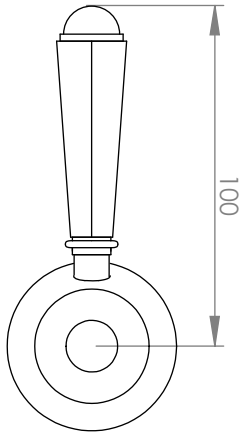

## A57.08.V8

### SINK MIXER WITH PULL OUT DUAL SPRAY

6 STAR/3.5Lpm WELS RATING

#### LEVER HANDLE OPTIONS

STANDARD WITH  
METAL HANDLE

**.PL** WHITE PORCELAIN  
**.BL** BLACK PORCELAIN  
**.CK** CRACKLE PORCELAIN

**.CL** SWAROVSKI CRYSTAL

**A57.08.V8**

SINK MIXER WITH PULL OUT DUAL SPRAY