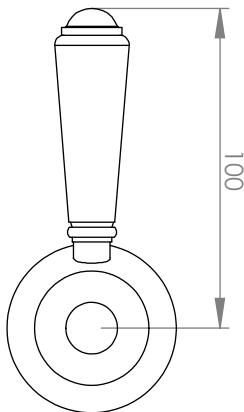

STANDARD WITH
METAL HANDLE

.PL WHITE PORCELAIN
.BL BLACK PORCELAIN
.CK CRACKLE PORCELAIN