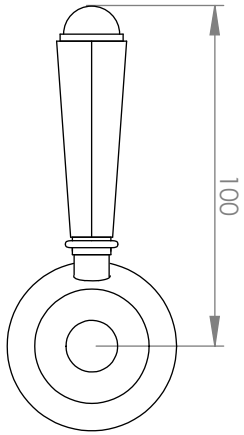

A57.08.V2

BASIN MIXER

5 STAR/6Lpm WELS RATING

LEVER HANDLE OPTIONS