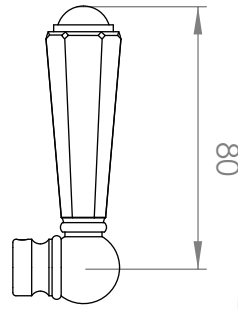

A57.07.V2

BASIN SET

5 STAR/6Lpm WELS RATING

STANDARD WITH METAL CROSS HANDLE
OTHER LEVER HANDLE OPTIONS

.ML METAL LEVER

.PL WHITE PORCELAIN
.BL BLACK PORCELAIN
.CK CRACKLE PORCELAIN

.CL SWAROVSKI CRYSTAL

.CC CRYSTAL CROSS