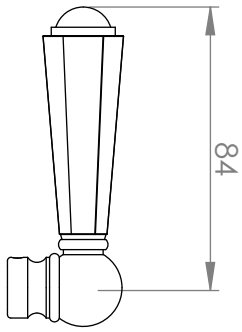

A57.07.V2

BASIN SET

5 STAR/6Lpm WELS RATING

STANDARD WITH METAL CROSS HANDLE
OTHER LEVER HANDLE OPTIONS

.ML METAL LEVER

.PL WHITE PORCELAIN
.BL BLACK PORCELAIN
.CK CRACKLE PORCELAIN

.CL SWAROVSKI CRYSTAL

.CC CRYSTAL CROSS