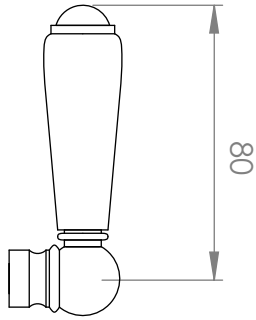

A57.07.V2

BASIN SET

5 STAR/6Lpm WELS RATING

STANDARD WITH METAL CROSS HANDLE
OTHER LEVER HANDLE OPTIONS

.ML METAL LEVER

.PL WHITE PORCELAIN
.BL BLACK PORCELAIN
.CK CRACKLE PORCELAIN

.CL SWAROVSKI CRYSTAL

.CC CRYSTAL CROSS