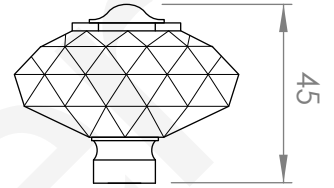

A57.07.V2

BASIN SET

5 STAR/6Lpm WELS RATING

STANDARD WITH METAL CROSS HANDLE
OTHER LEVER HANDLE OPTIONS

.ML METAL LEVER

.PL WHITE PORCELAIN
.BL BLACK PORCELAIN
.CK CRACKLE PORCELAIN

.CL SWAROVSKI CRYSTAL

.CC CRYSTAL CROSS