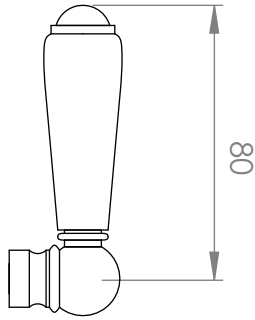

A57.06

WALL SET

[Available with flow control, add **.FC** to end of code - 5 STAR/6Lpm WELS RATING]

STANDARD WITH METAL CROSS HANDLE
OTHER LEVER HANDLE OPTIONS

.ML METAL LEVER

.PL WHITE PORCELAIN
.BL BLACK PORCELAIN
.CK CRACKLE PORCELAIN