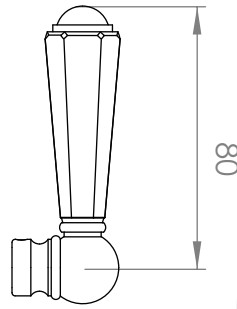

A57.06

WALL SET

[Available with flow control, add **.FC** to end of code - 5 STAR/6Lpm WELS RATING]

STANDARD WITH METAL CROSS HANDLE
OTHER LEVER HANDLE OPTIONS

.ML METAL LEVER

.PL WHITE PORCELAIN
.BL BLACK PORCELAIN
.CK CRACKLE PORCELAIN

.CL SWAROVSKI CRYSTAL

.CC CRYSTAL CROSS