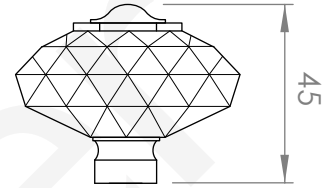

A57.06

WALL SET

[Available with flow control, add **.FC** to end of code - 5 STAR/6Lpm WELS RATING]

STANDARD WITH METAL CROSS HANDLE
OTHER LEVER HANDLE OPTIONS

.ML METAL LEVER

.PL WHITE PORCELAIN
.BL BLACK PORCELAIN
.CK CRACKLE PORCELAIN

.CL SWAROVSKI CRYSTAL

.CC CRYSTAL CROSS