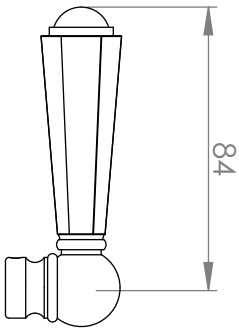

A57.06

WALL SET

[Available with flow control, add **.FC** to end of code - 5 STAR/6Lpm WELS RATING]

STANDARD WITH METAL CROSS HANDLE
OTHER LEVER HANDLE OPTIONS

.ML METAL LEVER

.PL WHITE PORCELAIN
.BL BLACK PORCELAIN
.CK CRACKLE PORCELAIN

.CL SWAROVSKI CRYSTAL

.CC CRYSTAL CROSS