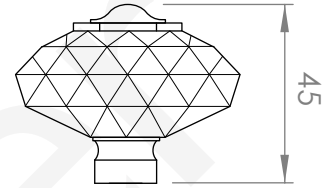

A57.05

WALL SET

[Available with flow control, add **.FC** to end of code - 5 STAR/6Lpm WELS RATING]

STANDARD WITH METAL CROSS HANDLE
OTHER LEVER HANDLE OPTIONS

.ML METAL LEVER

.PL WHITE PORCELAIN
.BL BLACK PORCELAIN
.CK CRACKLE PORCELAIN

.CL SWAROVSKI CRYSTAL

.CC CRYSTAL CROSS