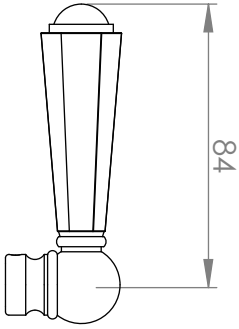

A57.05

WALL SET

[Available with flow control, add **.FC** to end of code - 5 STAR/6Lpm WELS RATING]

STANDARD WITH METAL CROSS HANDLE
OTHER LEVER HANDLE OPTIONS

.ML METAL LEVER

.PL WHITE PORCELAIN
.BL BLACK PORCELAIN
.CK CRACKLE PORCELAIN

.CL SWAROVSKI CRYSTAL

.CC CRYSTAL CROSS