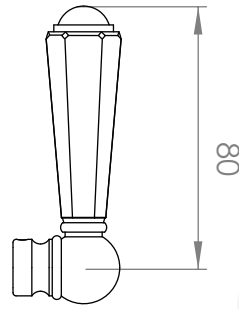

A57.05

WALL SET

[Available with flow control, add **.FC** to end of code - 5 STAR/6Lpm WELS RATING]

STANDARD WITH METAL CROSS HANDLE
OTHER LEVER HANDLE OPTIONS

.ML METAL LEVER

.PL WHITE PORCELAIN
.BL BLACK PORCELAIN
.CK CRACKLE PORCELAIN

.CL SWAROVSKI CRYSTAL

.CC CRYSTAL CROSS