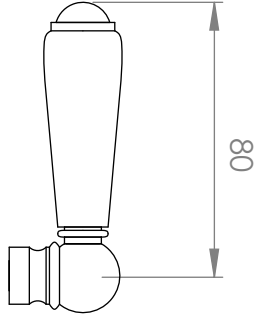

A57.05

WALL SET

[Available with flow control, add **.FC** to end of code - 5 STAR/6Lpm WELS RATING]

STANDARD WITH METAL CROSS HANDLE
OTHER LEVER HANDLE OPTIONS

.ML METAL LEVER

.PL WHITE PORCELAIN
.BL BLACK PORCELAIN
.CK CRACKLE PORCELAIN