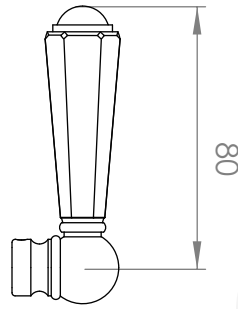

### BASIN MIXER

5 STAR/6Lpm WELS RATING

STANDARD WITH METAL CROSS HANDLE  
OTHER LEVER HANDLE OPTIONS

**.ML** METAL LEVER

**.PL** WHITE PORCELAIN  
**.BL** BLACK PORCELAIN  
**.CK** CRACKLE PORCELAIN

**.CL** SWAROVSKI CRYSTAL