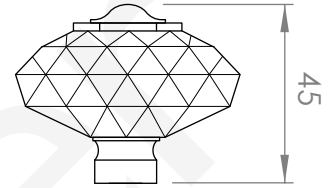

### BASIN MIXER

5 STAR/6Lpm WELS RATING

STANDARD WITH METAL CROSS HANDLE  
OTHER LEVER HANDLE OPTIONS

**.ML** METAL LEVER

**.PL** WHITE PORCELAIN  
**.BL** BLACK PORCELAIN  
**.CK** CRACKLE PORCELAIN

**.CL** SWAROVSKI CRYSTAL