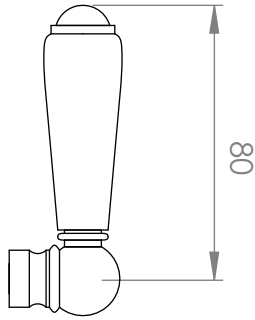

## A57.04.V3

### BASIN MIXER

5 STAR/6Lpm WELS RATING

STANDARD WITH METAL CROSS HANDLE  
OTHER LEVER HANDLE OPTIONS

**.ML** METAL LEVER

**.PL** WHITE PORCELAIN  
**.BL** BLACK PORCELAIN  
**.CK** CRACKLE PORCELAIN

**.CL** SWAROVSKI CRYSTAL