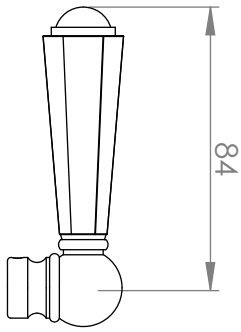

## A57.04.V3

### BASIN MIXER

5 STAR/6Lpm WELS RATING

STANDARD WITH METAL CROSS HANDLE  
OTHER LEVER HANDLE OPTIONS

**.ML** METAL LEVER

**.PL** WHITE PORCELAIN  
**.BL** BLACK PORCELAIN  
**.CK** CRACKLE PORCELAIN

**.CL** SWAROVSKI CRYSTAL