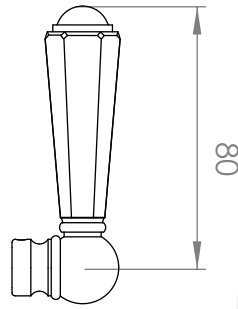

A57.04.V2

BASIN MIXER

5 STAR/6Lpm WELS RATING

STANDARD WITH METAL CROSS HANDLE
OTHER LEVER HANDLE OPTIONS

.ML METAL LEVER

.PL WHITE PORCELAIN
.BL BLACK PORCELAIN
.CK CRACKLE PORCELAIN

.CL SWAROVSKI CRYSTAL

.CC CRYSTAL CROSS