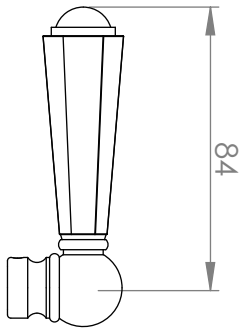

A57.04.V2

BASIN MIXER

5 STAR/6Lpm WELS RATING

STANDARD WITH METAL CROSS HANDLE
OTHER LEVER HANDLE OPTIONS

.ML METAL LEVER

.PL WHITE PORCELAIN
.BL BLACK PORCELAIN
.CK CRACKLE PORCELAIN

.CL SWAROVSKI CRYSTAL

.CC CRYSTAL CROSS