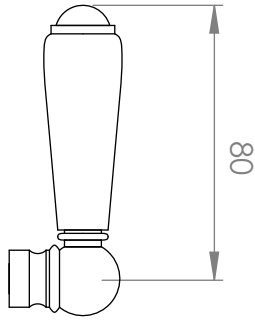

A57.04.V2

BASIN MIXER

5 STAR/6Lpm WELS RATING

STANDARD WITH METAL CROSS HANDLE
OTHER LEVER HANDLE OPTIONS

.ML METAL LEVER

.PL WHITE PORCELAIN
.BL BLACK PORCELAIN
.CK CRACKLE PORCELAIN

.CL SWAROVSKI CRYSTAL

.CC CRYSTAL CROSS