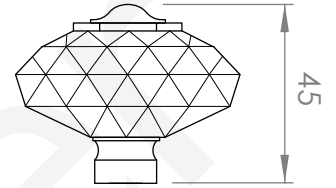

A57.04.V2

BASIN MIXER

5 STAR/6Lpm WELS RATING

STANDARD WITH METAL CROSS HANDLE
OTHER LEVER HANDLE OPTIONS

.ML METAL LEVER

.PL WHITE PORCELAIN
.BL BLACK PORCELAIN
.CK CRACKLE PORCELAIN

.CL SWAROVSKI CRYSTAL

.CC CRYSTAL CROSS