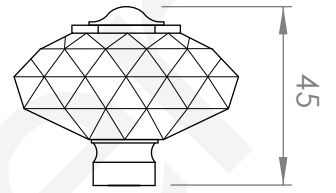

A57.04

BASIN MIXER

5 STAR/6Lpm WELS RATING

STANDARD WITH METAL CROSS HANDLE
OTHER LEVER HANDLE OPTIONS

.ML METAL LEVER

.PL WHITE PORCELAIN
.BL BLACK PORCELAIN
.CK CRACKLE PORCELAIN

.CL SWAROVSKI CRYSTAL

.CC CRYSTAL CROSS