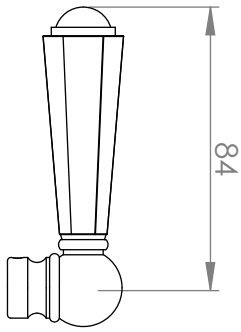

A57.04

BASIN MIXER

5 STAR/6Lpm WELS RATING

STANDARD WITH METAL CROSS HANDLE
OTHER LEVER HANDLE OPTIONS

.ML METAL LEVER

.PL WHITE PORCELAIN
.BL BLACK PORCELAIN
.CK CRACKLE PORCELAIN

.CL SWAROVSKI CRYSTAL

.CC CRYSTAL CROSS