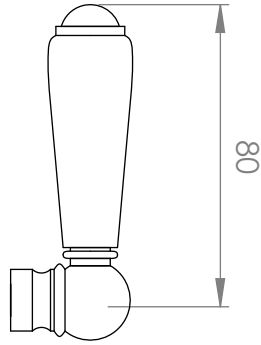

A57.04

BASIN MIXER

5 STAR/6Lpm WELS RATING

STANDARD WITH METAL CROSS HANDLE
OTHER LEVER HANDLE OPTIONS

.ML METAL LEVER

.PL WHITE PORCELAIN
.BL BLACK PORCELAIN
.CK CRACKLE PORCELAIN

.CL SWAROVSKI CRYSTAL

.CC CRYSTAL CROSS