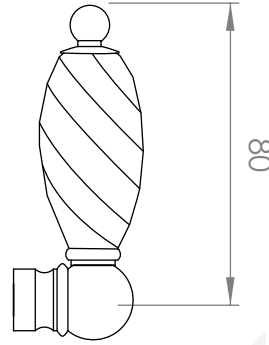

A57.04

BASIN MIXER

5 STAR/6Lpm WELS RATING

STANDARD WITH METAL CROSS HANDLE
OTHER LEVER HANDLE OPTIONS

.ML METAL LEVER

.PL WHITE PORCELAIN
.BL BLACK PORCELAIN
.CK CRACKLE PORCELAIN

.CL SWAROVSKI CRYSTAL

.CC CRYSTAL CROSS