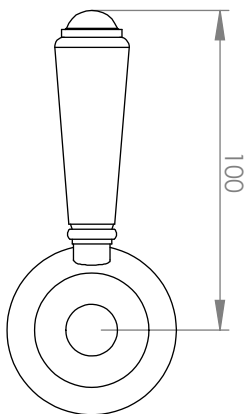

A57.03

BASIN MIXER

5 STAR/6Lpm WELS RATING

LEVER HANDLE OPTIONS

STANDARD WITH
METAL HANDLE

.PL WHITE PORCELAIN
.BL BLACK PORCELAIN
.CK CRACKLE PORCELAIN

.CL SWAROVSKI CRYSTAL