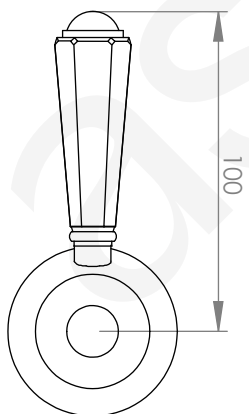

A57.03

BASIN MIXER

5 STAR/6Lpm WELS RATING

LEVER HANDLE OPTIONS

STANDARD WITH
METAL HANDLE

.PL WHITE PORCELAIN
.BL BLACK PORCELAIN
.CK CRACKLE PORCELAIN

.CL SWAROVSKI CRYSTAL