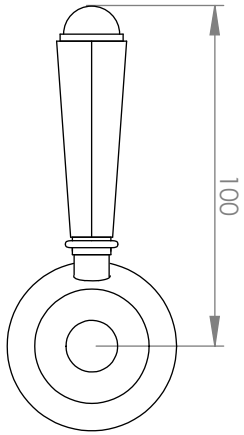

A57.03

BASIN MIXER

5 STAR/6Lpm WELS RATING

LEVER HANDLE OPTIONS

STANDARD WITH
METAL HANDLE

.PL WHITE PORCELAIN
.BL BLACK PORCELAIN
.CK CRACKLE PORCELAIN

.CL SWAROVSKI CRYSTAL