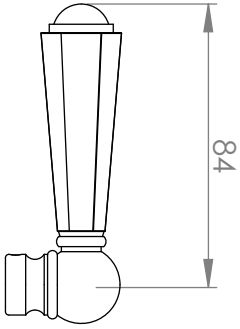

### BASIN SET

5 STAR/6Lpm WELS RATING

STANDARD WITH METAL CROSS HANDLE  
OTHER LEVER HANDLE OPTIONS

**.ML** METAL LEVER

**.PL** WHITE PORCELAIN  
**.BL** BLACK PORCELAIN  
**.CK** CRACKLE PORCELAIN

**.CL** SWAROVSKI CRYSTAL