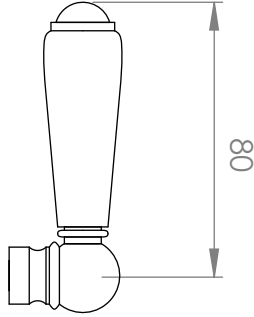

### BASIN SET

5 STAR/6Lpm WELS RATING

STANDARD WITH METAL CROSS HANDLE  
OTHER LEVER HANDLE OPTIONS

**.ML** METAL LEVER

**.PL** WHITE PORCELAIN  
**.BL** BLACK PORCELAIN  
**.CK** CRACKLE PORCELAIN

**.CL** SWAROVSKI CRYSTAL