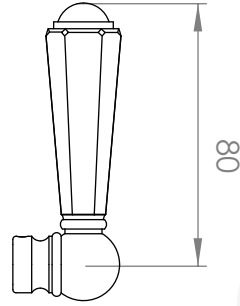

### BASIN SET

5 STAR/6Lpm WELS RATING

STANDARD WITH METAL CROSS HANDLE  
OTHER LEVER HANDLE OPTIONS

**.ML** METAL LEVER

**.PL** WHITE PORCELAIN  
**.BL** BLACK PORCELAIN  
**.CK** CRACKLE PORCELAIN

**.CL** SWAROVSKI CRYSTAL