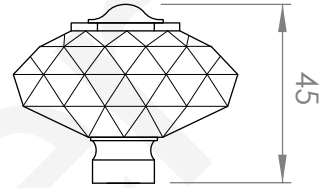

### BASIN SET

5 STAR/6Lpm WELS RATING

STANDARD WITH METAL CROSS HANDLE  
OTHER LEVER HANDLE OPTIONS

**.ML** METAL LEVER

**.PL** WHITE PORCELAIN  
**.BL** BLACK PORCELAIN  
**.CK** CRACKLE PORCELAIN

**.CL** SWAROVSKI CRYSTAL