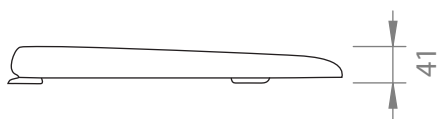

### FLOOR MOUNTED TOILET PAN

4 STAR/4.5Lpm WELS RATING or 4 STAR/3Lpm WELS RATING

COMES WITH:  
STANDARD SOFT-CLOSE SEAT

FLUSHING CONNECTION

BACK VIEW

swirlflush®

extraglaze®

quickrelease