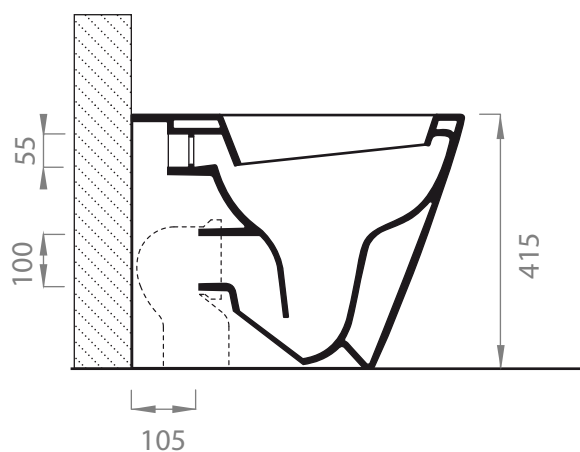

### FLOOR MOUNTED TOILET PAN

4 STAR/4.5Lpm WELS RATING or 4 STAR/3Lpm WELS RATING

COMES WITH:  
STANDARD SOFT-CLOSE SEAT

FLUSHING CONNECTION

BACK VIEW

swirlflush®

extraglaze®

quickrelease