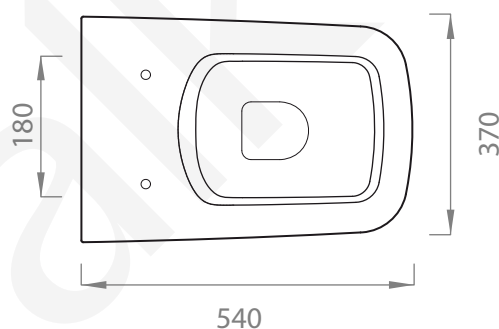

### FLOOR MOUNTED TOILET PAN

4 STAR/4.5Lpm WELS RATING or 4 STAR/3Lpm WELS RATING

COMES WITH:  
STANDARD SOFT-CLOSE SEAT

FLUSHING CONNECTION

BACK VIEW

swirlflush®

extraglaze®

quickrelease