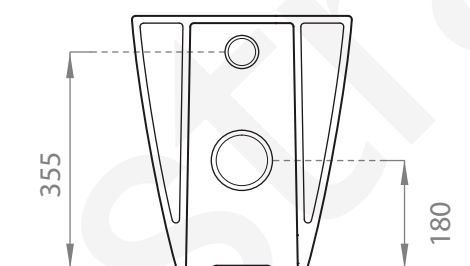

### FLOOR MOUNTED TOILET PAN

4 STAR/4.5Lpm WELS RATING or 4 STAR/3Lpm WELS RATING

COMES WITH:  
STANDARD SOFT-CLOSE SEAT

FLUSHING CONNECTION

BACK VIEW

swirlflush®

extraglaze®

quickrelease