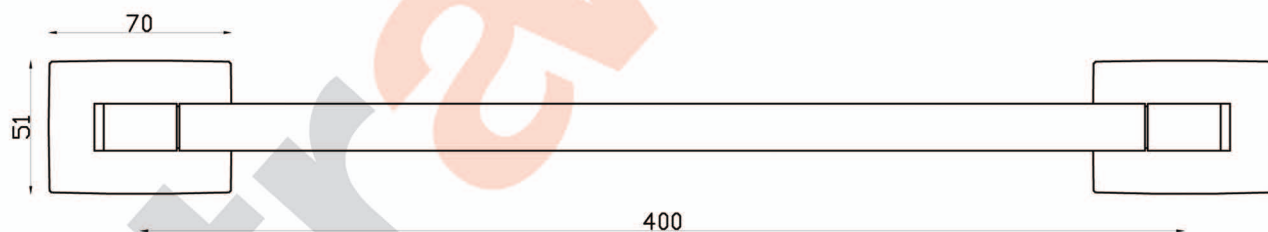

DIANNA

A79.59 Shelf

aw™

astrawalker™

Uncompromising quality. Conceived, designed and made in Australia.

ARCHITECTURAL BATHWARE