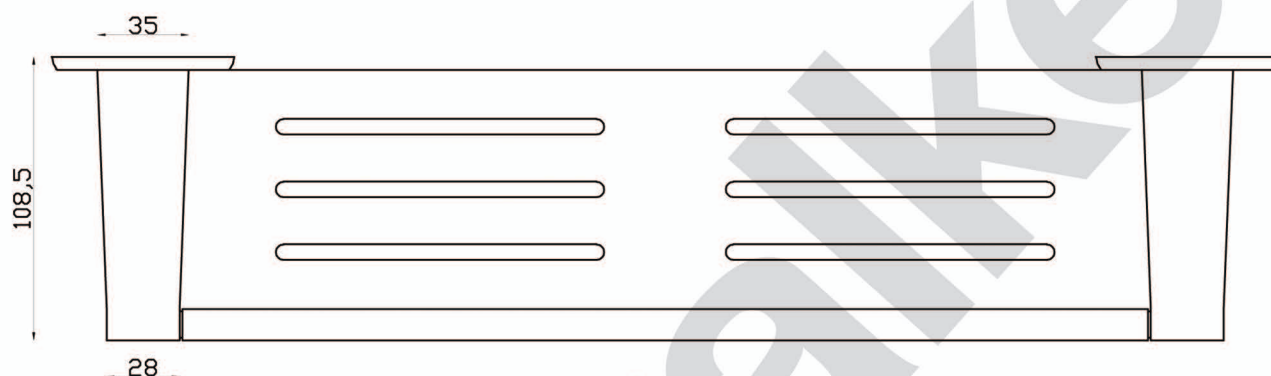

DIANNA

A79.59 Shelf

aw™

astrawalker™

Uncompromising quality. Conceived, designed and made in Australia.

ARCHITECTURAL BATHWARE