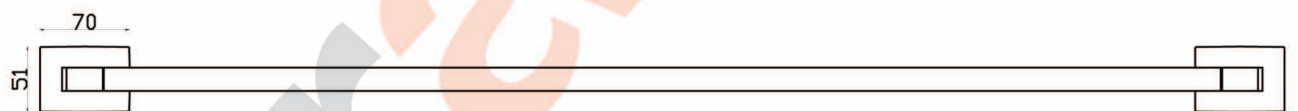

DIANNA

A79.57.9 Double Towel Rail 900mm

aw™

astrawalker™

Uncompromising quality. Conceived, designed and made in Australia.

ARCHITECTURAL BATHWARE