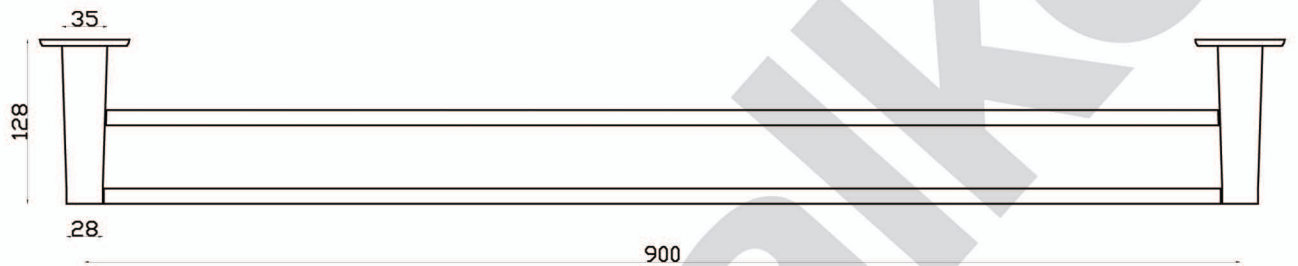

DIANNA

A79.57.9 Double Towel Rail 900mm

aw™

astrawalker™

Uncompromising quality. Conceived, designed and made in Australia.

ARCHITECTURAL BATHWARE