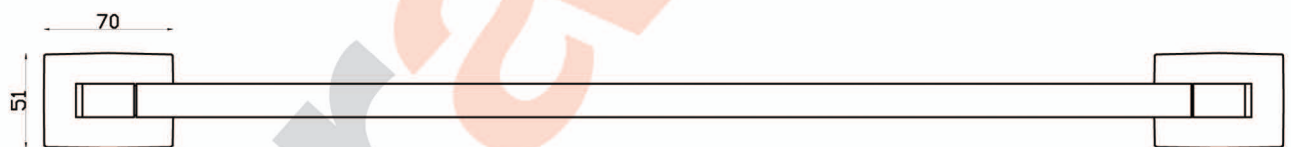

DIANNA

A79.57.6 Double Towel Rail 600mm

aw™

astrawalker™

Uncompromising quality. Conceived, designed and made in Australia.

ARCHITECTURAL BATHWARE