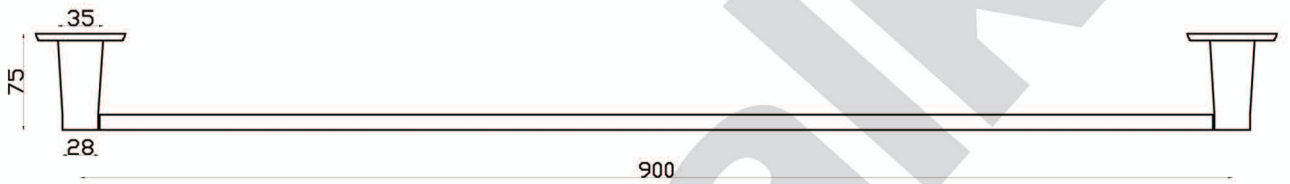

DIANNA

A79.55.9 Single Towel Rail 900mm

aw™

astrawalker™

astrawalker™