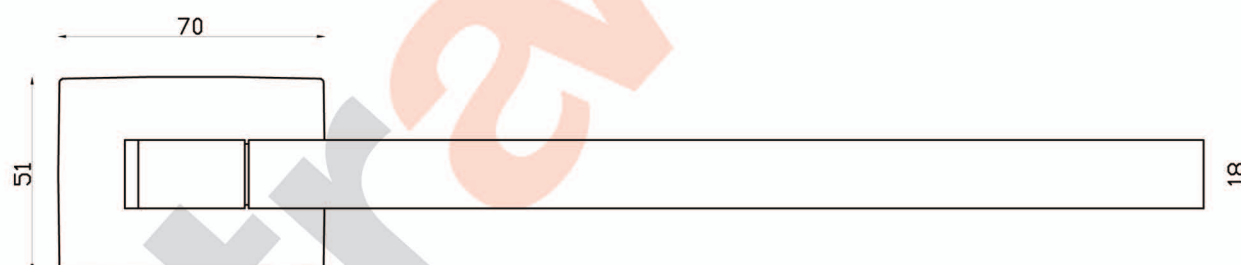

DIANNA

A79.51 Towel Holder

aw™

astrawalker™

Uncompromising quality. Conceived, designed and made in Australia.

ARCHITECTURAL BATHWARE