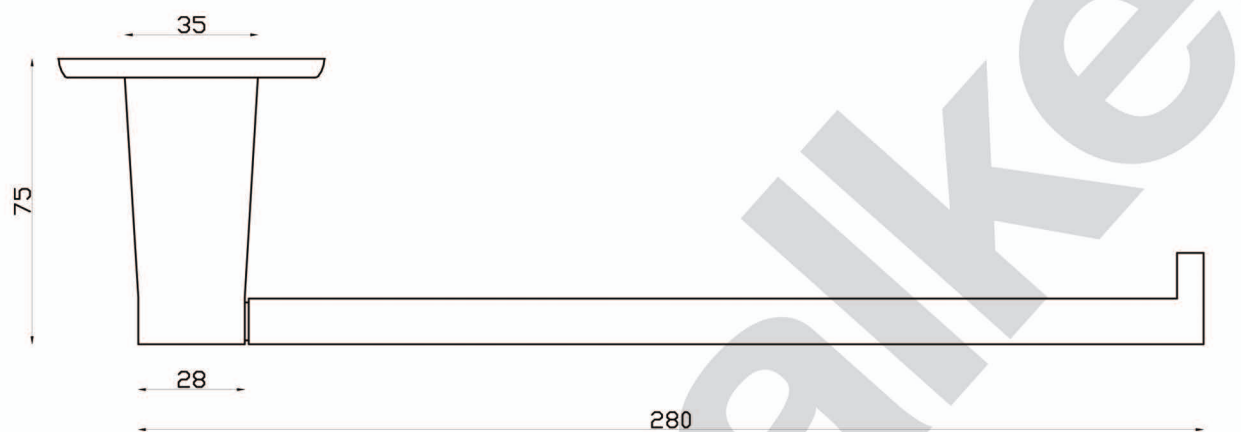

DIANNA

A79.51 Towel Holder

aw™

astrawalker™

Uncompromising quality. Conceived, designed and made in Australia.

ARCHITECTURAL BATHWARE