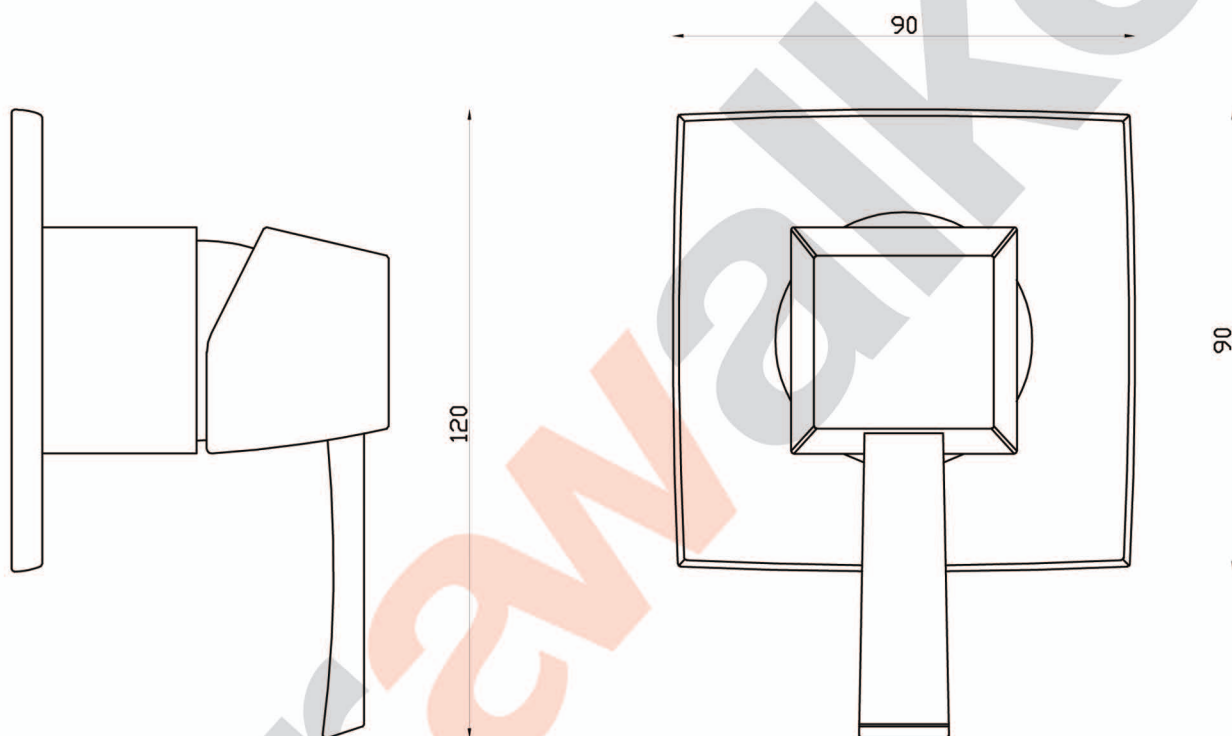

# DIANNA

A79.48 Wall Mixer

aw™

astrawalker™

astrawalker™