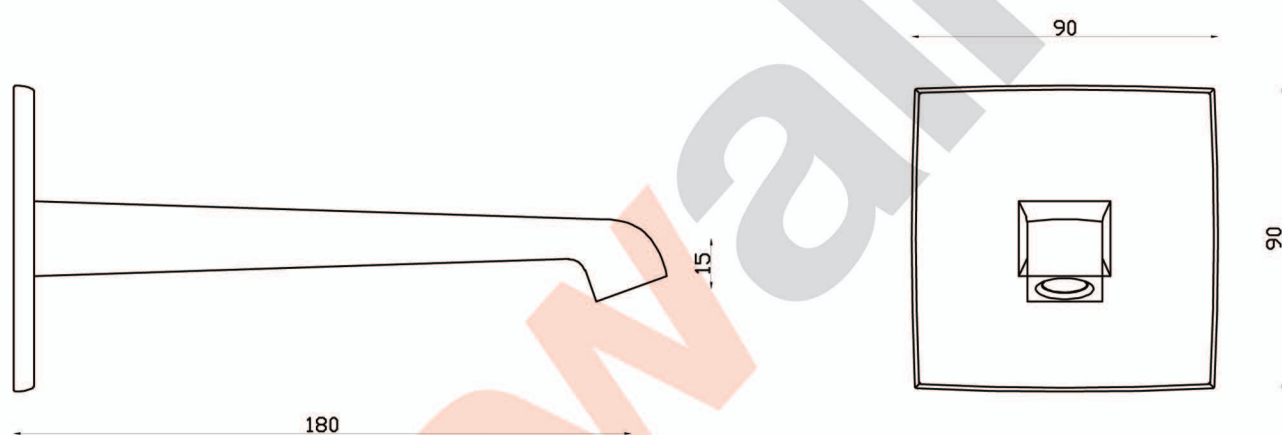

DIANNA

A79.05.S Wall Spout Only

aw™

astrawalker™

astrawalker™