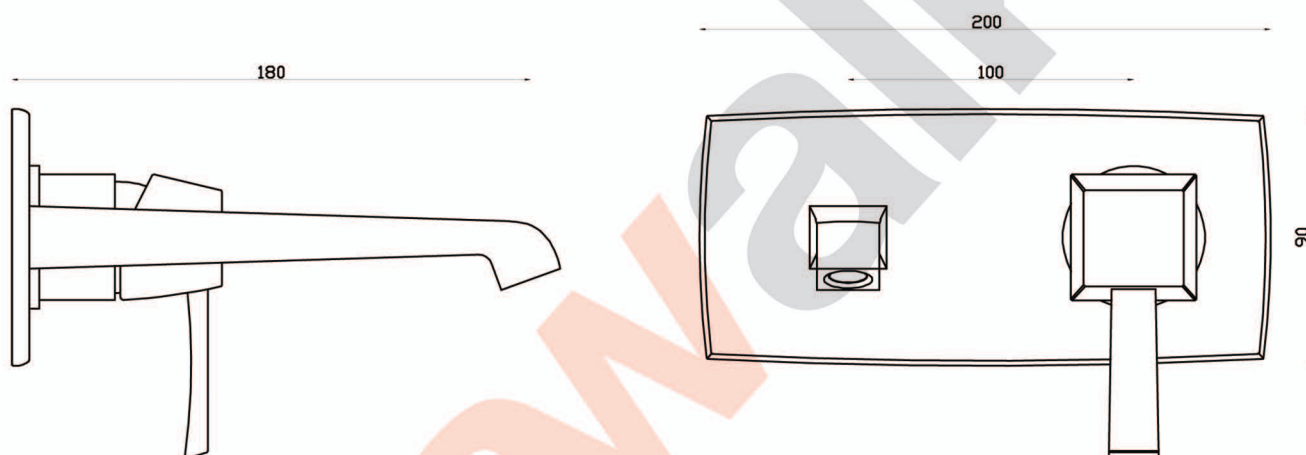

# DIANNA

A79.05.48.BP Wall Set

aw™

astrawalker™

Uncompromising quality. Conceived, designed and made in Australia.

ARCHITECTURAL BATHWARE