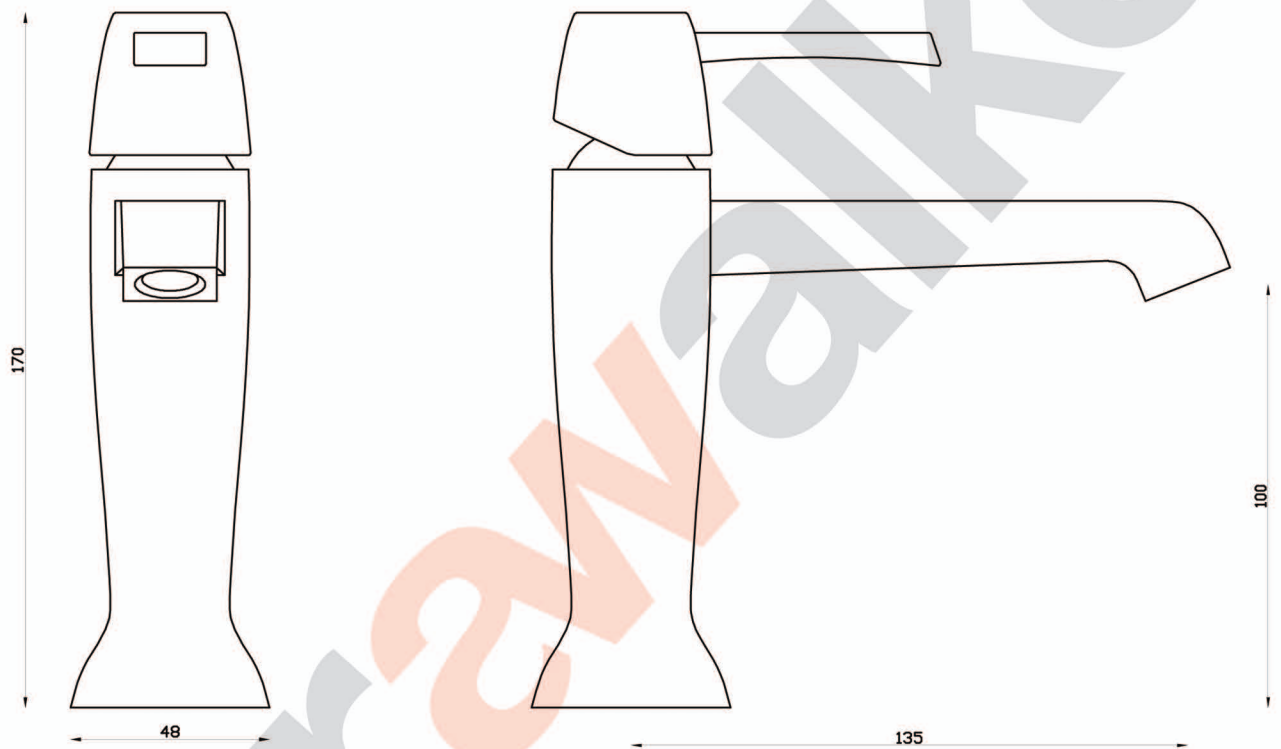

# DIANNA

A79.02 Basin Mixer

aw™

astrawalker™

Uncompromising quality. Conceived, designed and made in Australia.

ARCHITECTURAL BATHWARE