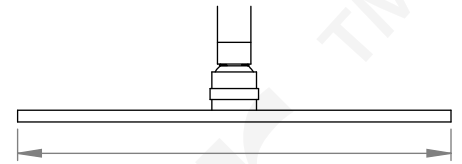

### SQUARE SHOWER ROSE ONLY

4 STAR/7Lpm WELS RATING

STANDARD AS 200mm OVERHEAD ROSE  
AVAILABLE WITH:

250mm OVERHEAD ROSE  
A74.11.A.250  
3 STAR/9Lpm WELS RATING

300mm OVERHEAD ROSE  
A74.11.A.300  
3 STAR/8.5Lpm WELS RATING

400mm OVERHEAD ROSE  
A74.11.A.400  
3 STAR/8Lpm WELS RATING