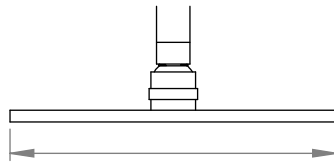

### SQUARE SHOWER ROSE ONLY

4 STAR/7Lpm WELS RATING

STANDARD AS 200mm OVERHEAD ROSE  
AVAILABLE WITH:

250mm OVERHEAD ROSE  
A74.11.A.250  
3 STAR/9Lpm WELS RATING

300mm OVERHEAD ROSE  
A74.11.A.300  
3 STAR/8.5Lpm WELS RATING

400mm OVERHEAD ROSE  
A74.11.A.400  
3 STAR/8Lpm WELS RATING