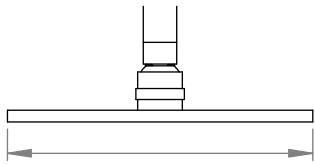

### SQUARE SHOWER ROSE ONLY

4 STAR/7Lpm WELS RATING

STANDARD AS 200mm OVERHEAD ROSE  
AVAILABLE WITH:

250mm OVERHEAD ROSE  
A74.11.A.250  
3 STAR/9Lpm WELS RATING

300mm OVERHEAD ROSE  
A74.11.A.300  
3 STAR/8.5Lpm WELS RATING

400mm OVERHEAD ROSE  
A74.11.A.400  
3 STAR/8Lpm WELS RATING