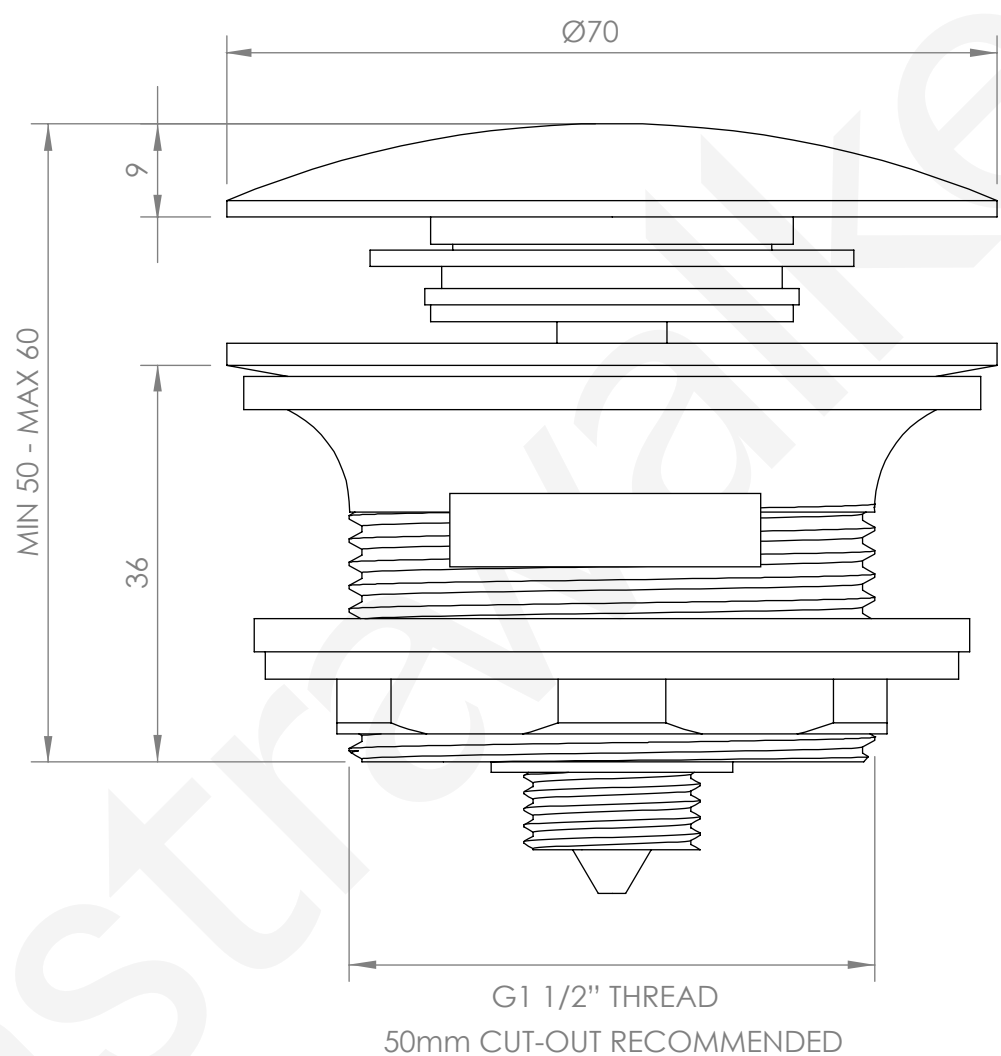

A70.04.V2

40mm CLICK CLACK WASTE
WITH OVERFLOW

NOTE: A70.38.ADT REDUCER REQUIRED
TO SUIT A70.38 BOTTLE TRAP