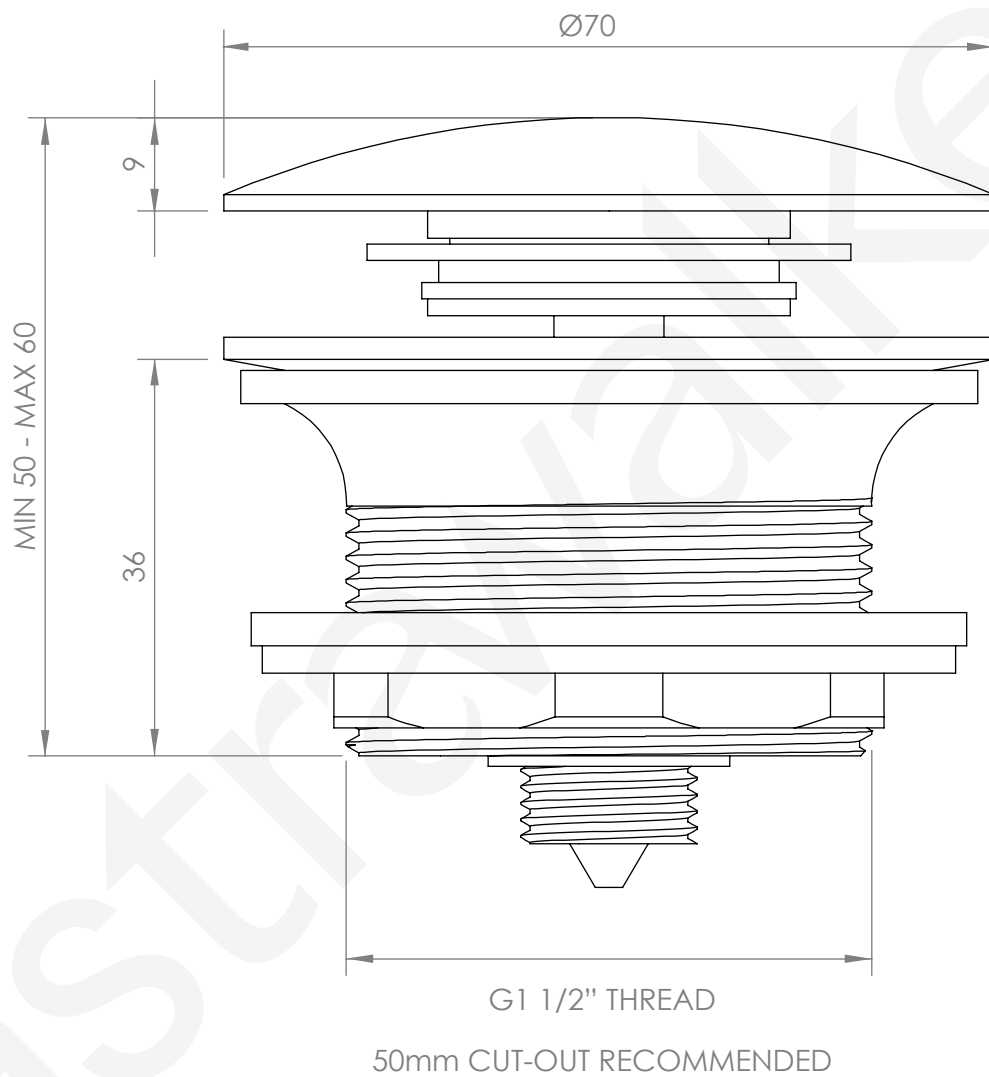

**A70.04**

40mm CLICK CLACK WASTE  
WITHOUT OVERFLOW

NOTE: A70.38.ADT REDUCER REQUIRED  
TO SUIT A70.38 BOTTLE TRAP