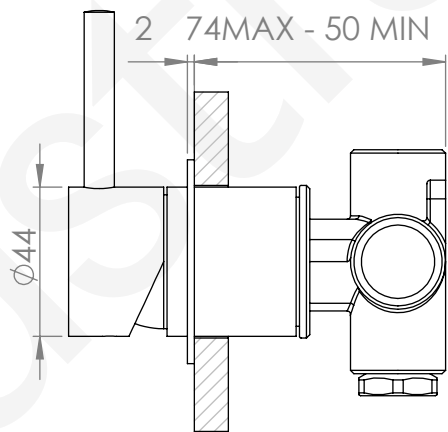

A69.48.42.V5

WALL SET WITH MULTI-FUNCTION HAND SHOWER, DIVERTER & MIXER

3 STAR/9Lpm WELS RATING

WALL

WALL

TM