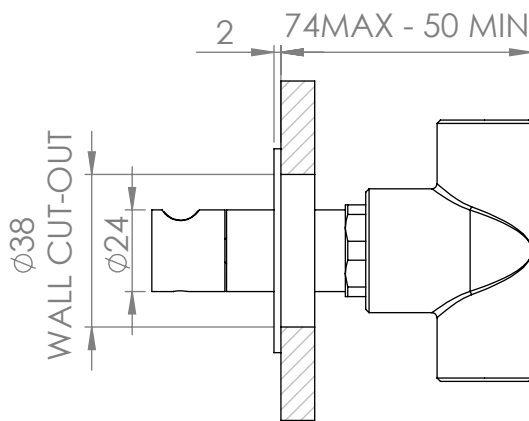

A69.48.42.V5

WALL SET WITH MULTI-FUNCTION HAND SHOWER, DIVERTER & MIXER

3 STAR/9Lpm WELS RATING

WALL

WALL

TM