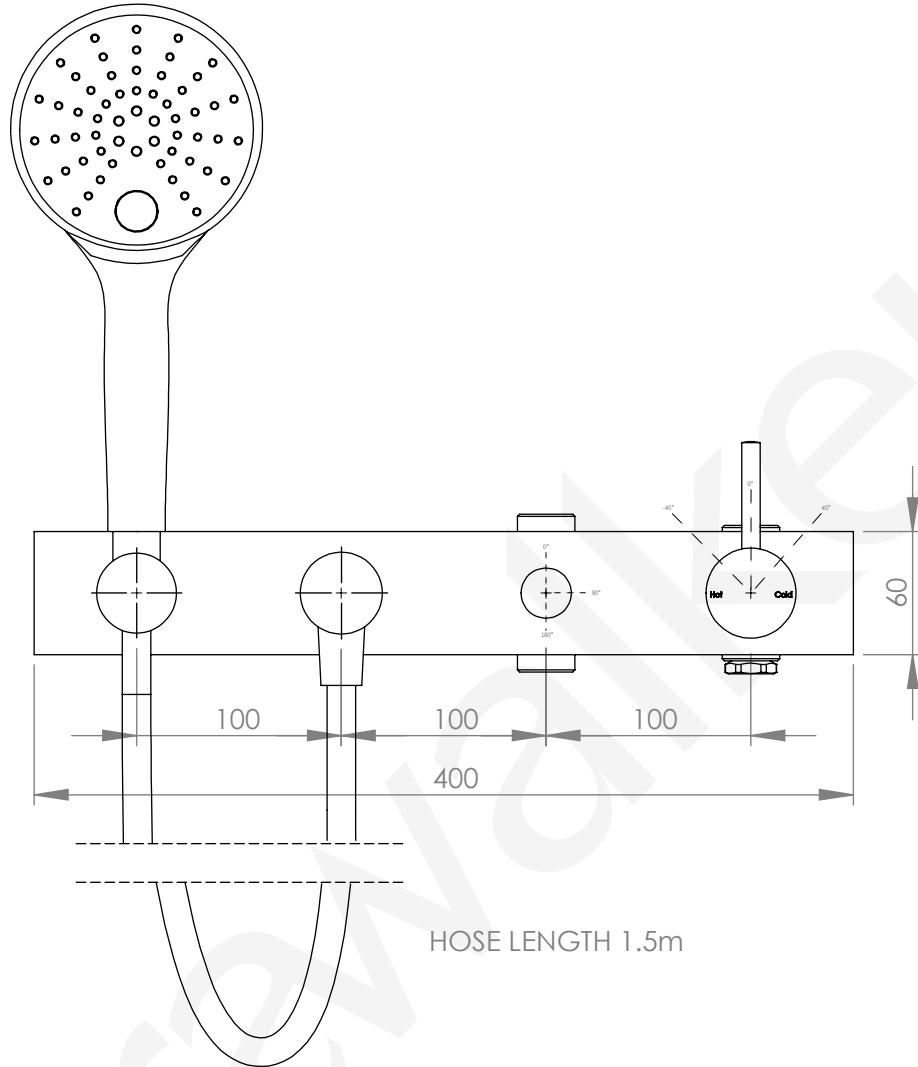

A69.48.42.V5

WALL SET WITH MULTI-FUNCTION HAND SHOWER, DIVERTER & MIXER

3 STAR/9Lpm WELS RATING

WALL

WALL

TM