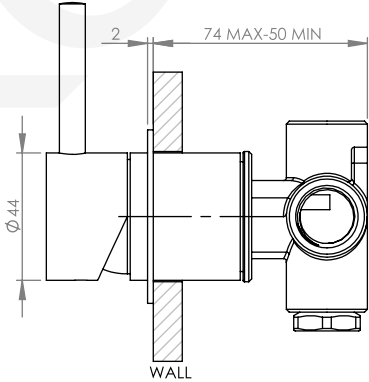

A69.48.42.V4

WALL SET WITH HAND SHOWER, DIVERTER & MIXER

3 STAR/9Lpm WELS RATING

HOSE LENGTH 1.5m

A69.48.42.V4

WALL SET WITH HAND SHOWER, DIVERTER & MIXER

3 STAR/9Lpm WELS RATING