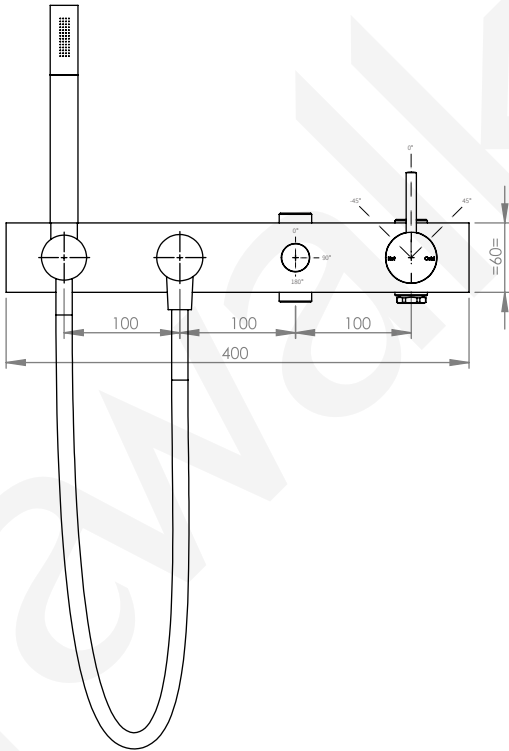

A69.48.42.V4

WALL SET WITH HAND SHOWER, DIVERTER & MIXER

3 STAR/9Lpm WELS RATING

HOSE LENGTH 1.5m

A69.48.42.V4

WALL SET WITH HAND SHOWER, DIVERTER & MIXER

3 STAR/9Lpm WELS RATING