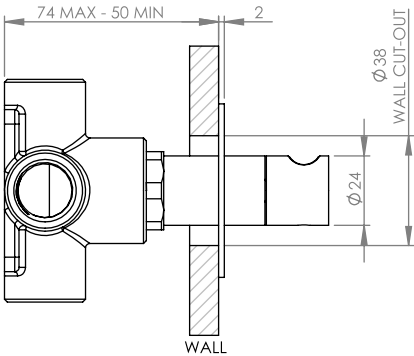

A69.48.42.V4

WALL SET WITH HAND SHOWER, DIVERTER & MIXER

3 STAR/9Lpm WELS RATING

HOSE LENGTH 1.5m

A69.48.42.V4

WALL SET WITH HAND SHOWER, DIVERTER & MIXER

3 STAR/9Lpm WELS RATING