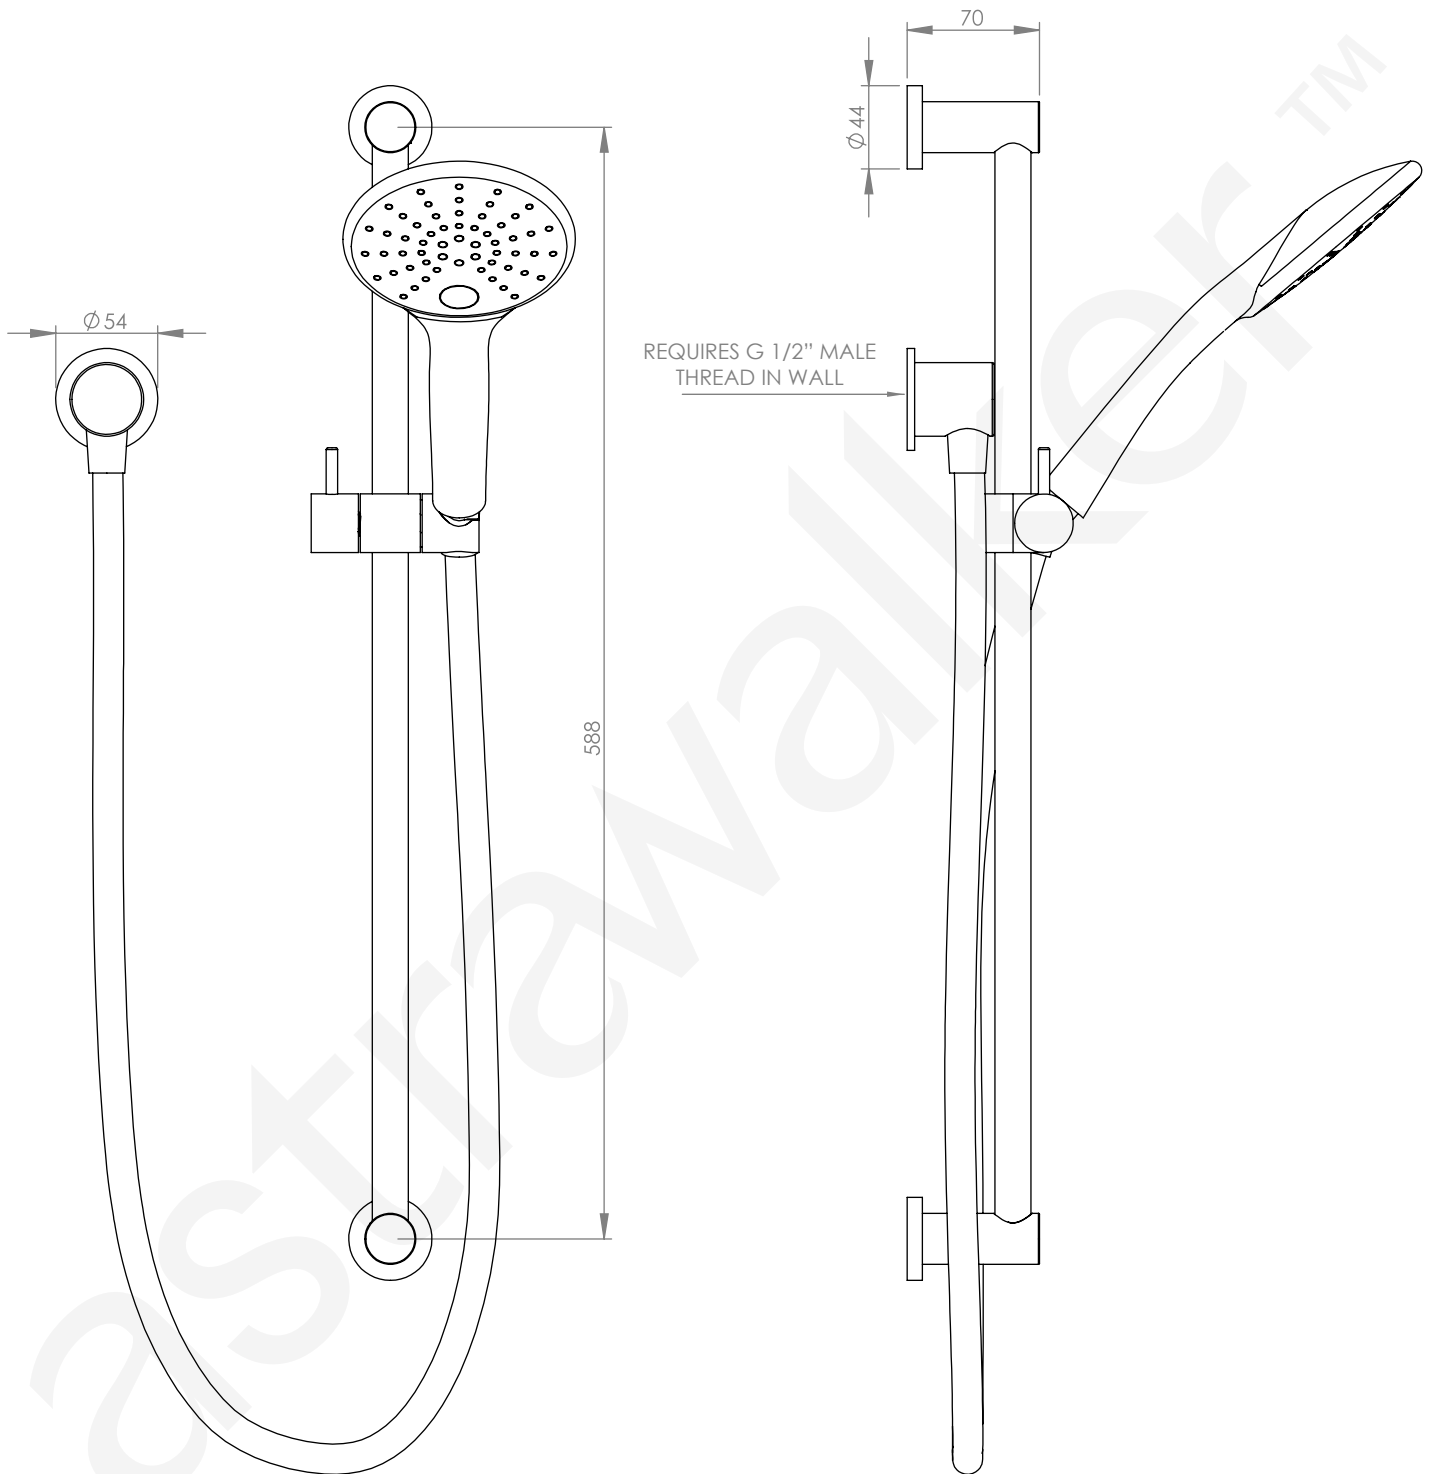

A69.43.V2

SLIDER BAR SHOWER SET WITH MULTI-FUNCTION HAND SHOWER

3 STAR/9Lpm WELS RATING

HOSE LENGTH 1.5m