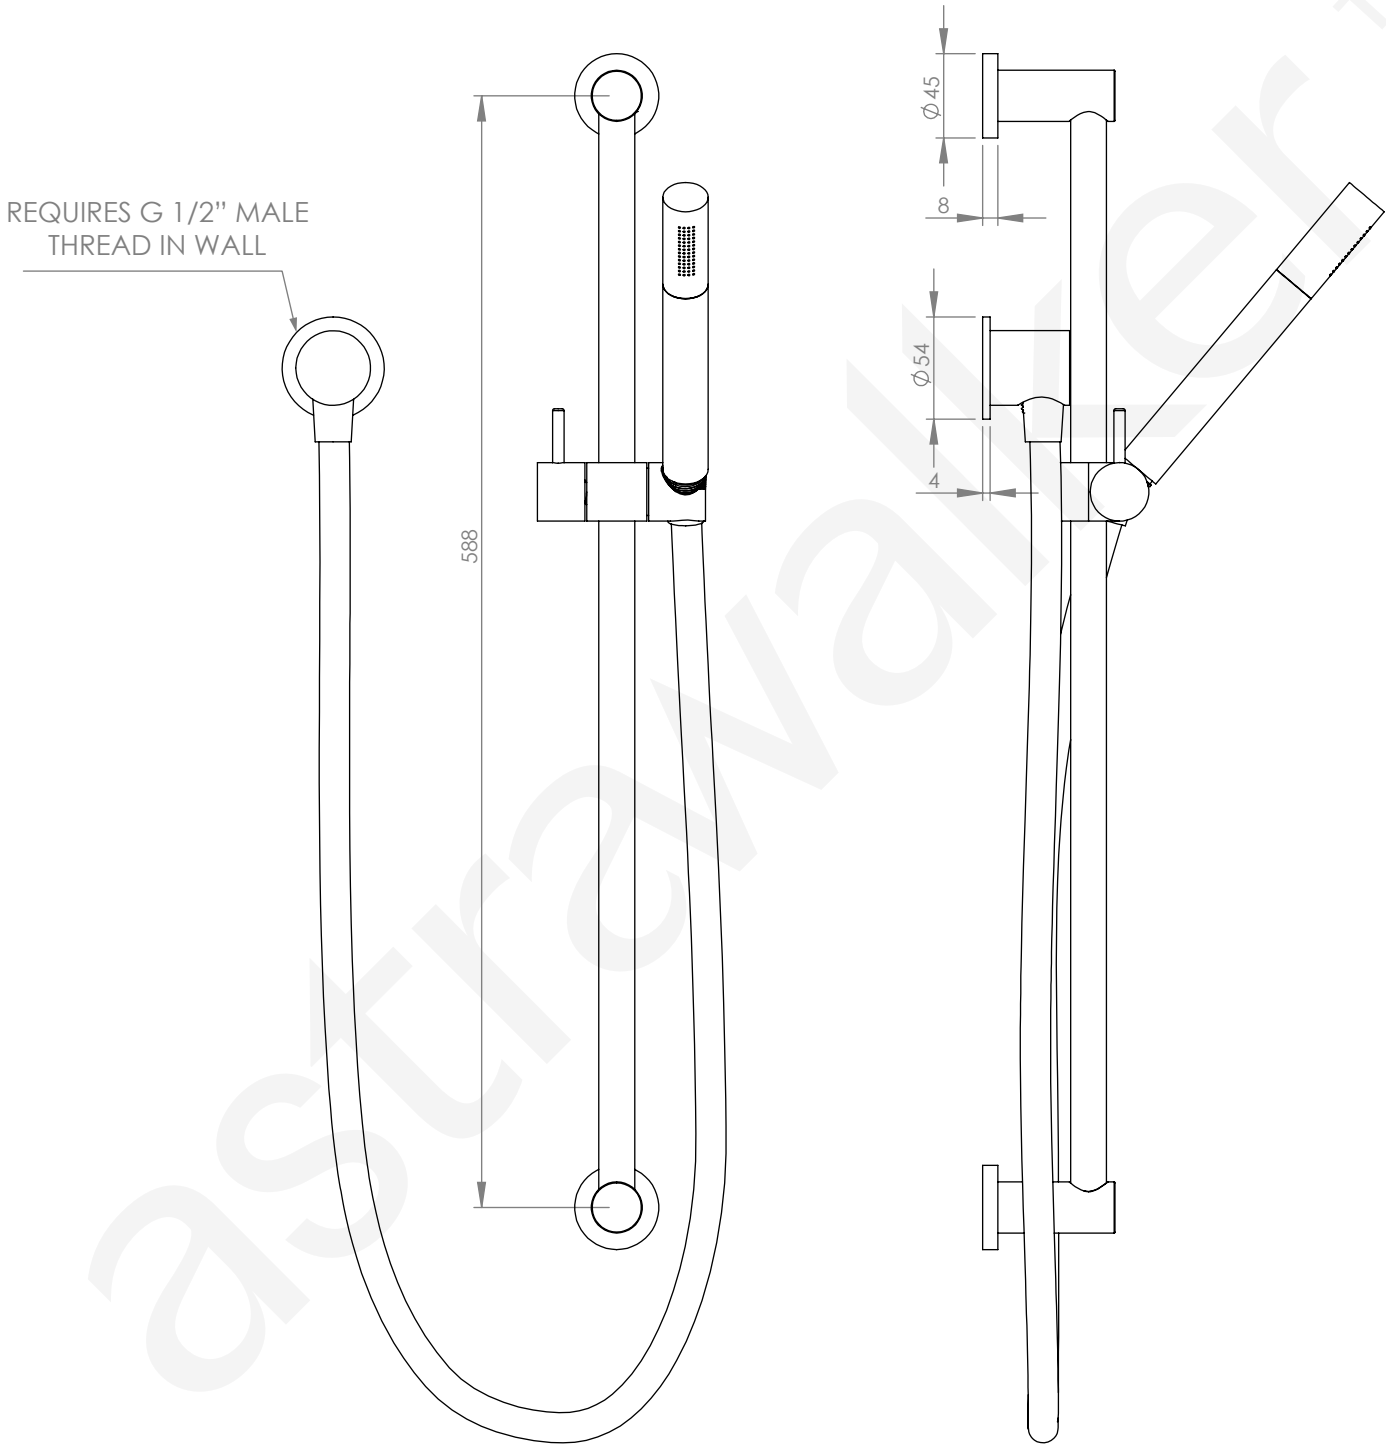

A69.43

SLIDER BAR SHOWER SET

3 STAR/9Lpm WELS RATING

REQUIRES G 1/2" MALE
THREAD IN WALL

HOSE LENGTH 1.5m