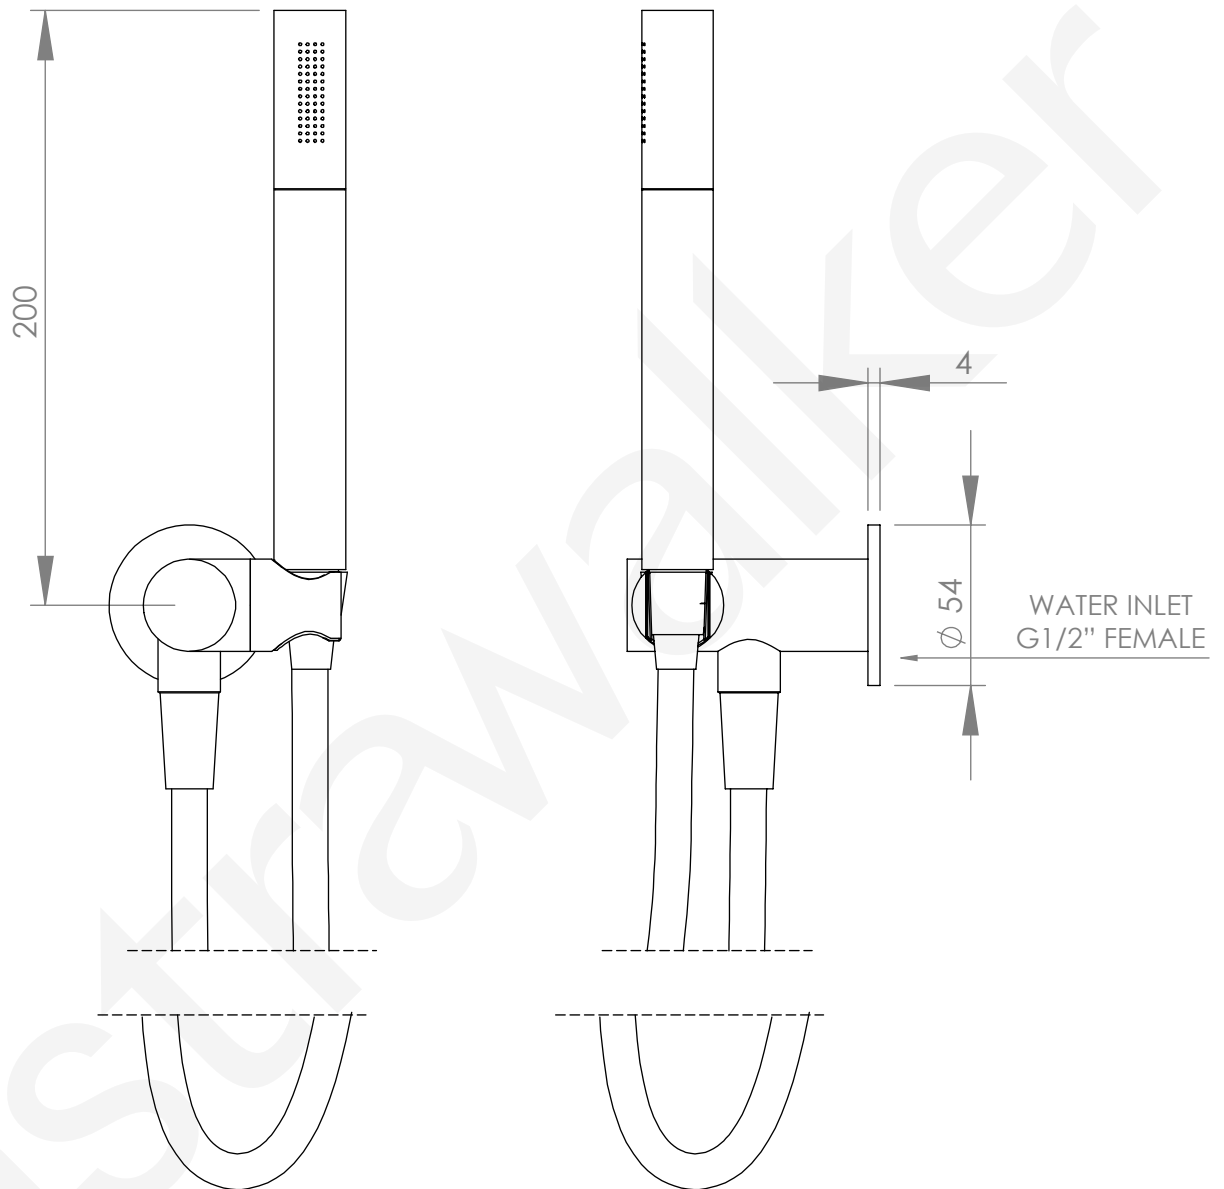

**A69.42.V7**

HAND SHOWER

3 STAR/9Lpm WELS RATING

HOSE LENGTH 1.5m