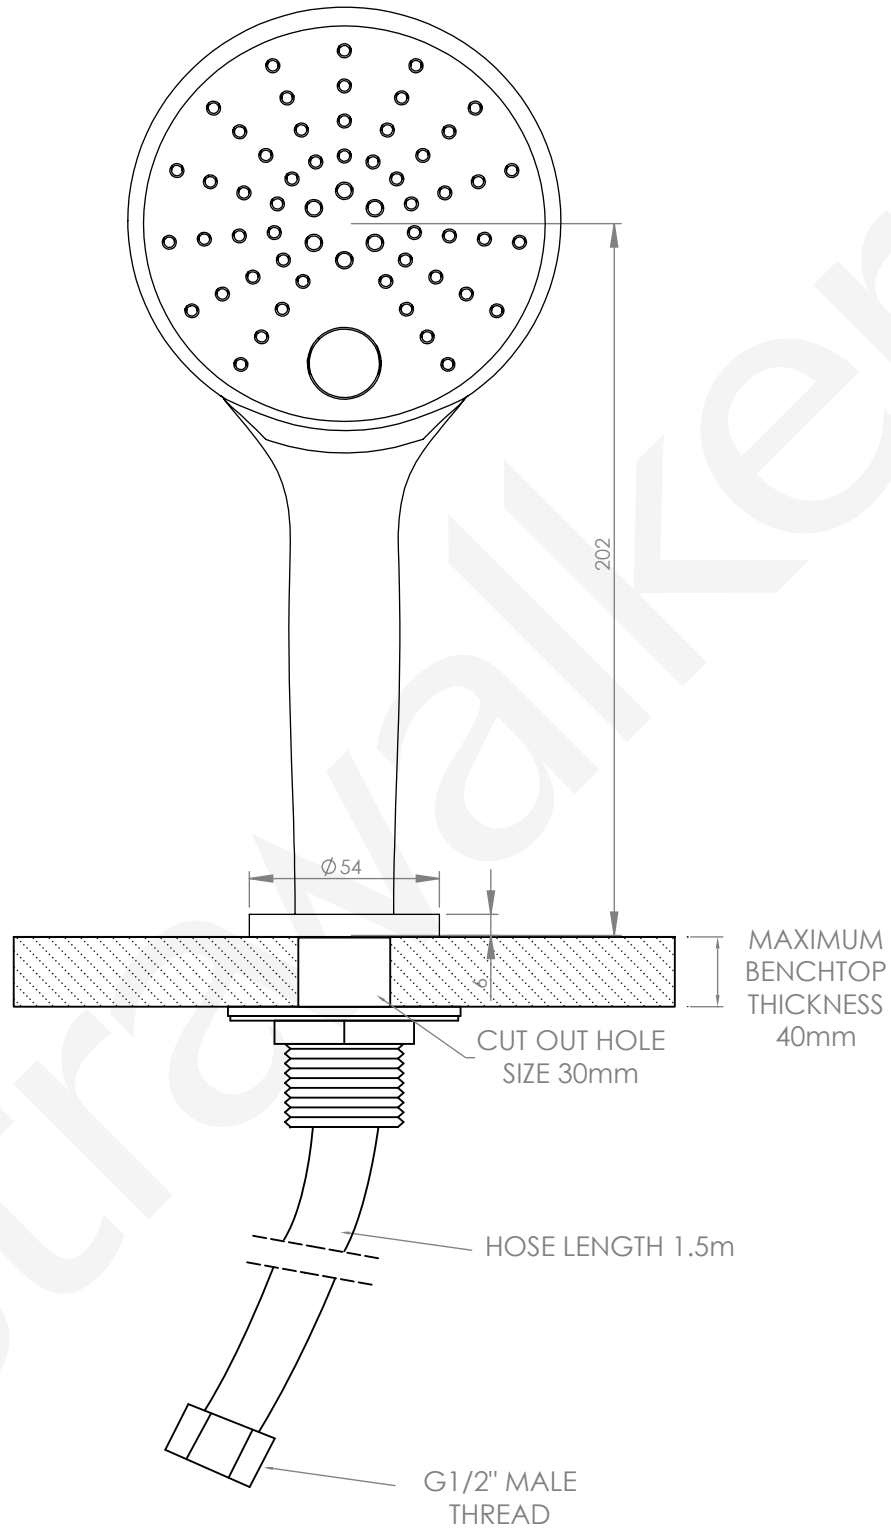

A69.42.V4

HOB MOUNTED MULTI-FUNCTION HAND SHOWER

3 STAR/9Lpm WELS RATING

- NOTE:
- ACCESS PANEL REQUIRED
 - ENSURE UNDERNEATH OF HOB HAND SHOWER IS WATERPROOF