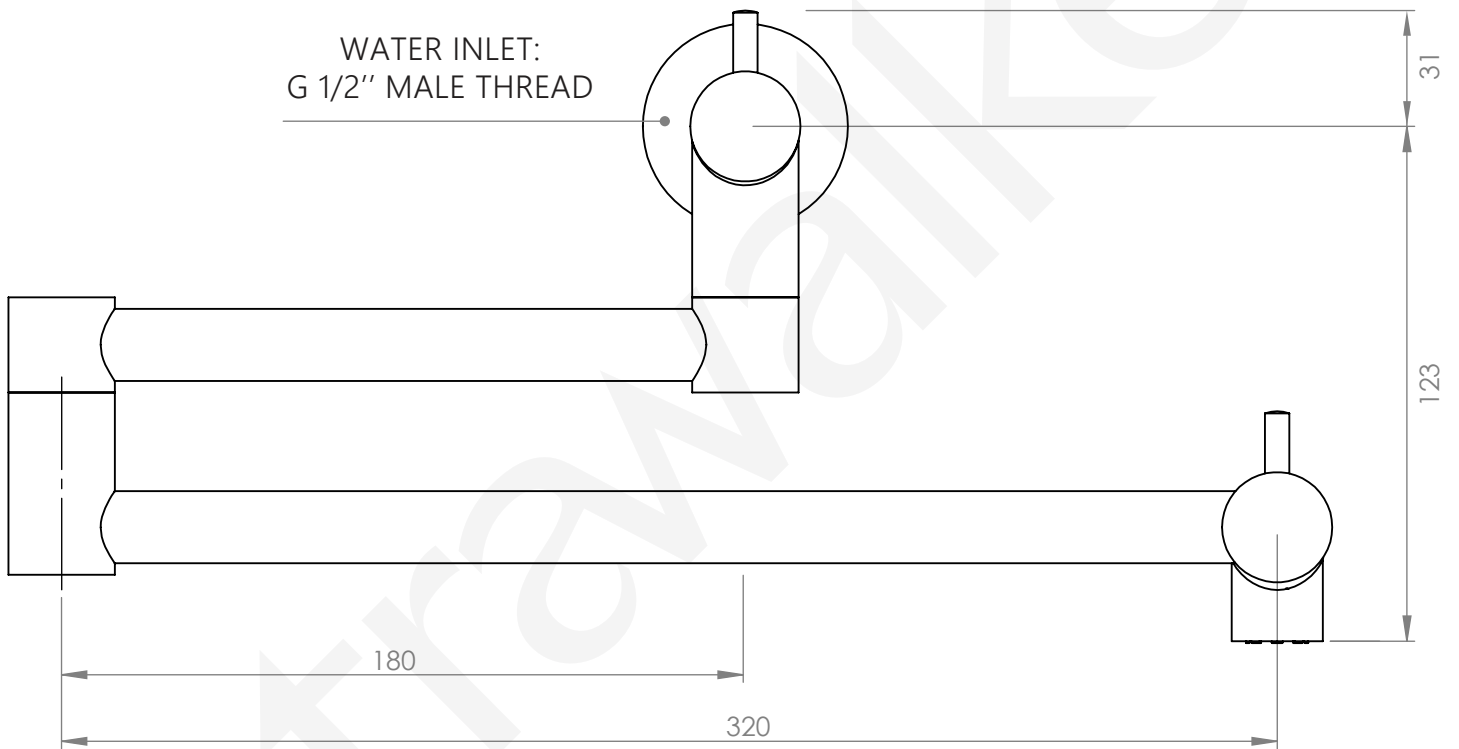

A69.26

POT FILLER

NOTE: 500mm OVERALL
REACH FROM WALL