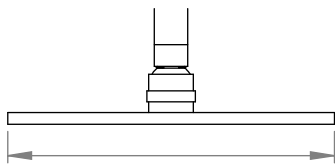

A69.24.V4

EXPOSED SHOWER WITH MULTI-FUNCTION HAND SHOWER

5 STAR/5.5Lpm WELS RATING

STANDARD AS 200mm OVERHEAD ROSE
AVAILABLE WITH:

250mm OVERHEAD ROSE
A69.24.V4.250

5 STAR/5.5Lpm WELS RATING

300mm OVERHEAD ROSE
A69.24.V4.300