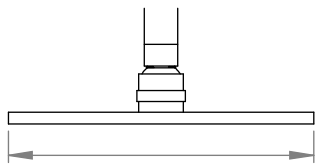

A69.24.V4

EXPOSED SHOWER WITH MULTI-FUNCTION HAND SHOWER

5 STAR/5.5Lpm WELS RATING

STANDARD AS 200mm OVERHEAD ROSE
AVAILABLE WITH:

250mm OVERHEAD ROSE
A69.24.V4.250

5 STAR/5.5Lpm WELS RATING

300mm OVERHEAD ROSE
A69.24.V4.300