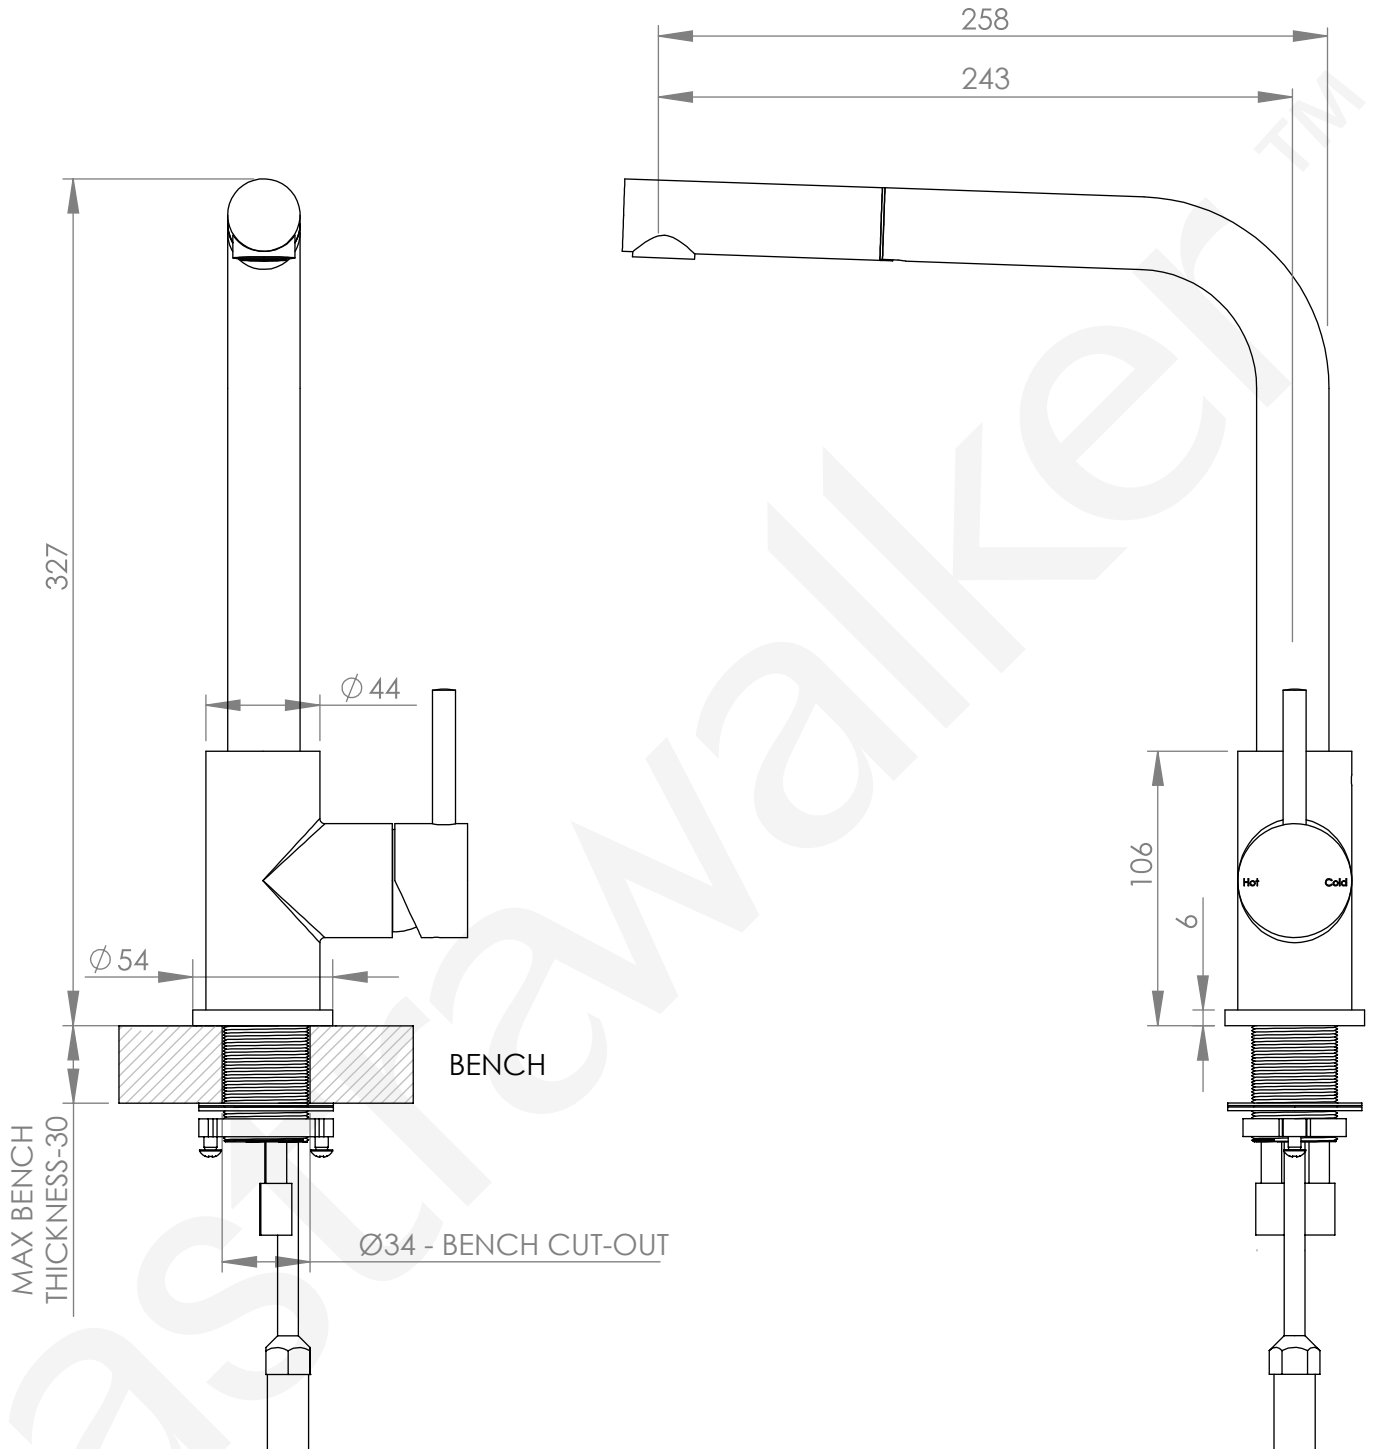

## A69.08.V9

### KITCHEN MIXER WITH PULL OUT SPRAY

6 STAR/3.5Lpm WELS RATING

**A69.08.V9**

KITCHEN MIXER WITH PULL OUT SPRAY

6 STAR/3.5Lpm WELS RATING

SPOUT SWIVELS 180°

HOSE LENGTH 1.5m