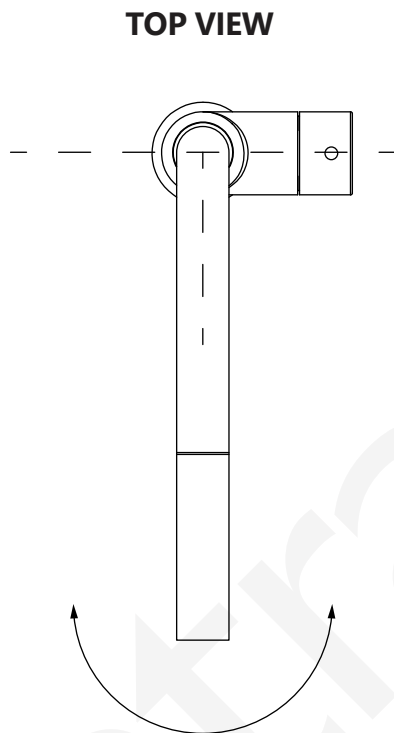

### KITCHEN MIXER WITH PULL OUT SPRAY

6 STAR/3.5Lpm WELS RATING

**A69.08.V9**

KITCHEN MIXER WITH PULL OUT SPRAY

6 STAR/3.5Lpm WELS RATING

SPOUT SWIVELS 180°

HOSE LENGTH 1.5m