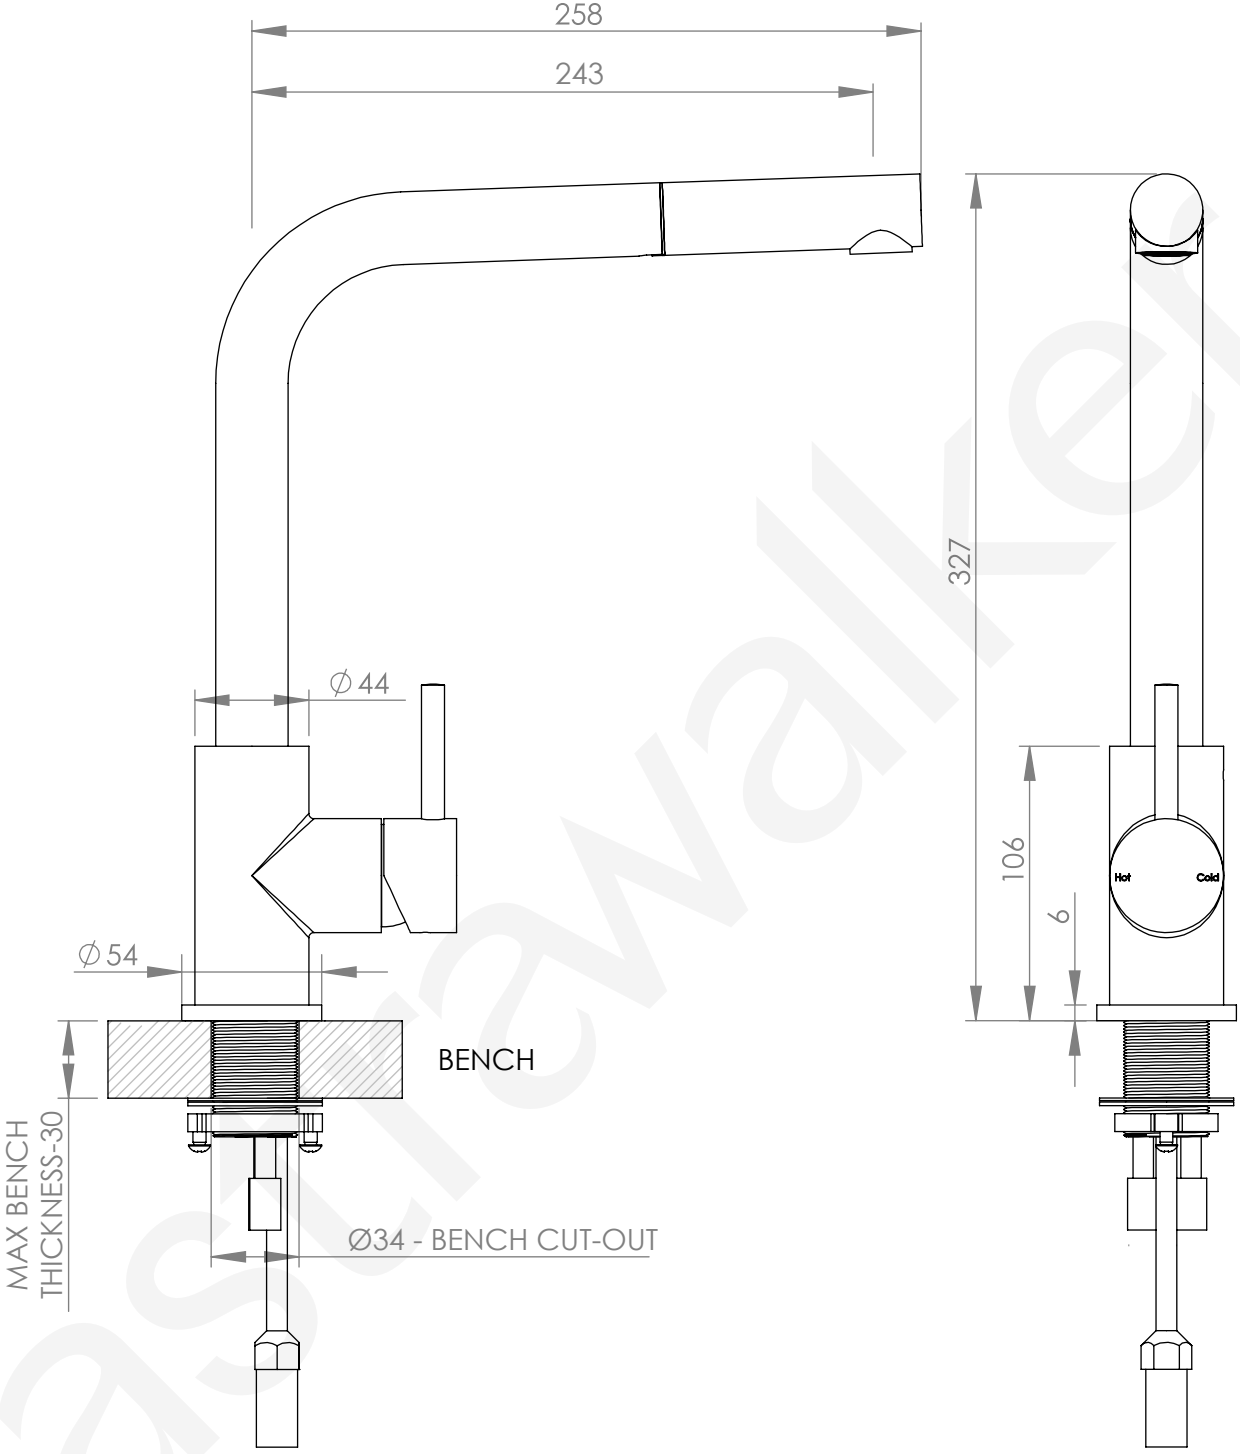

**A69.08.V9**

KITCHEN MIXER WITH PULL OUT SPRAY

6 STAR/3.5Lpm WELS RATING

**A69.08.V9**

KITCHEN MIXER WITH PULL OUT SPRAY

6 STAR/3.5Lpm WELS RATING

ASSEMBLY VIEW