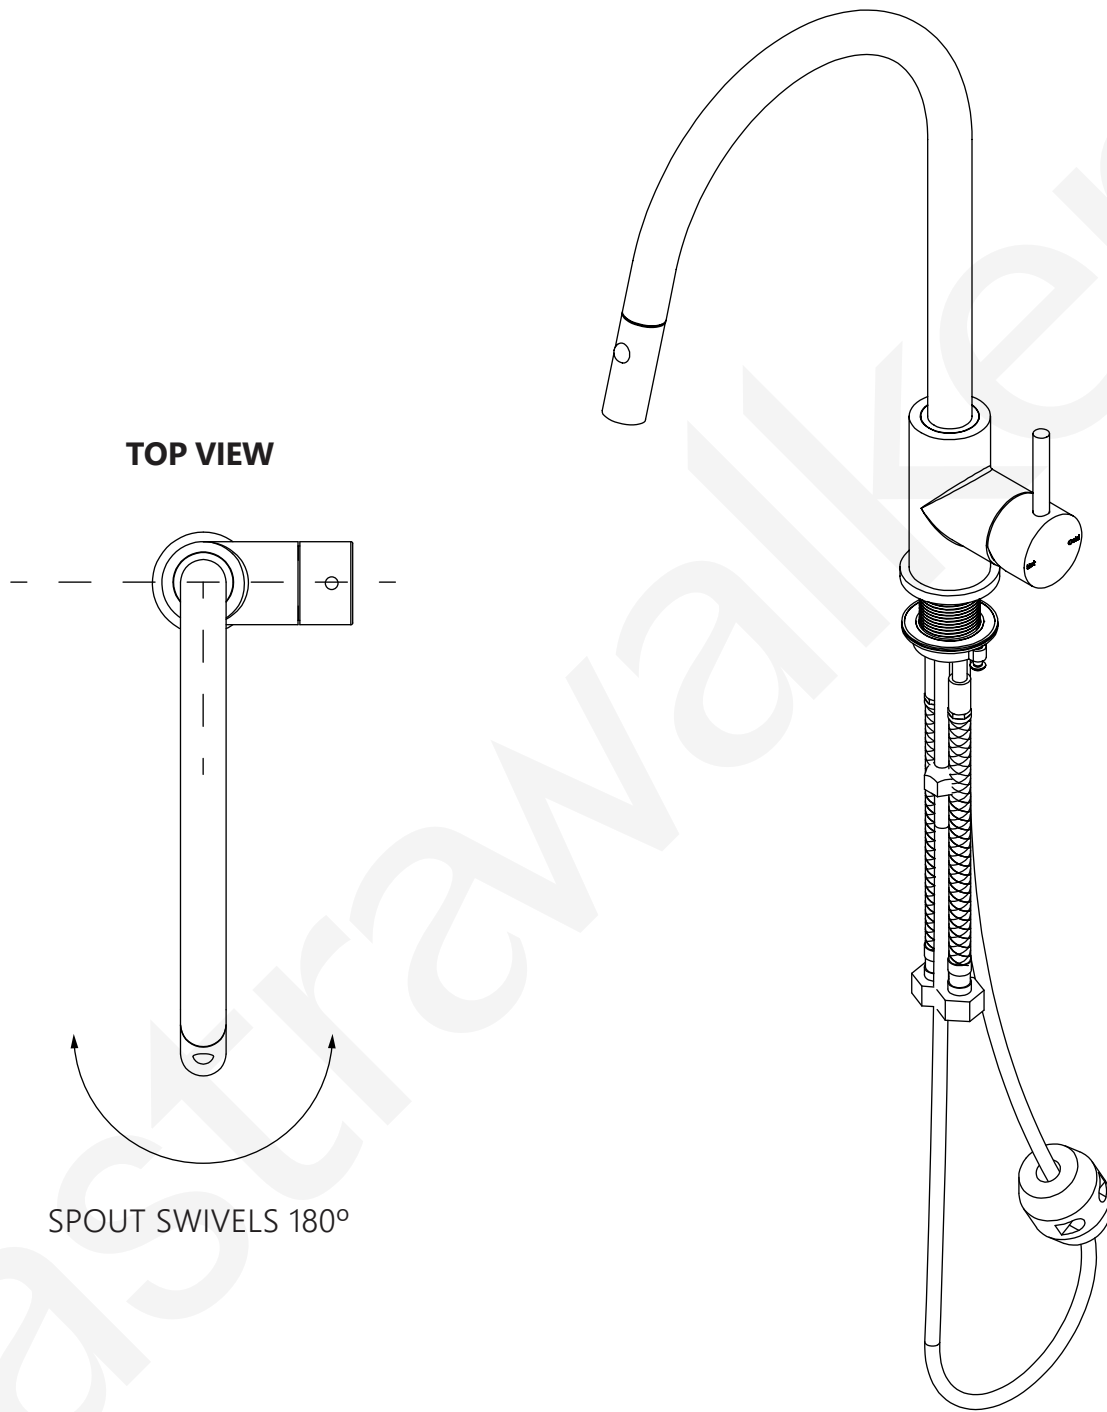

A69.08.V8

KITCHEN MIXER WITH PULL OUT SPRAY

6 STAR/3.5Lpm WELS RATING

HOSE LENGTH 1.5m

A69.08.V8

KITCHEN MIXER WITH PULL OUT SPRAY

6 STAR/3.5Lpm WELS RATING

TOP VIEW

SPOUT SWIVELS 180°

HOSE LENGTH 1.5m