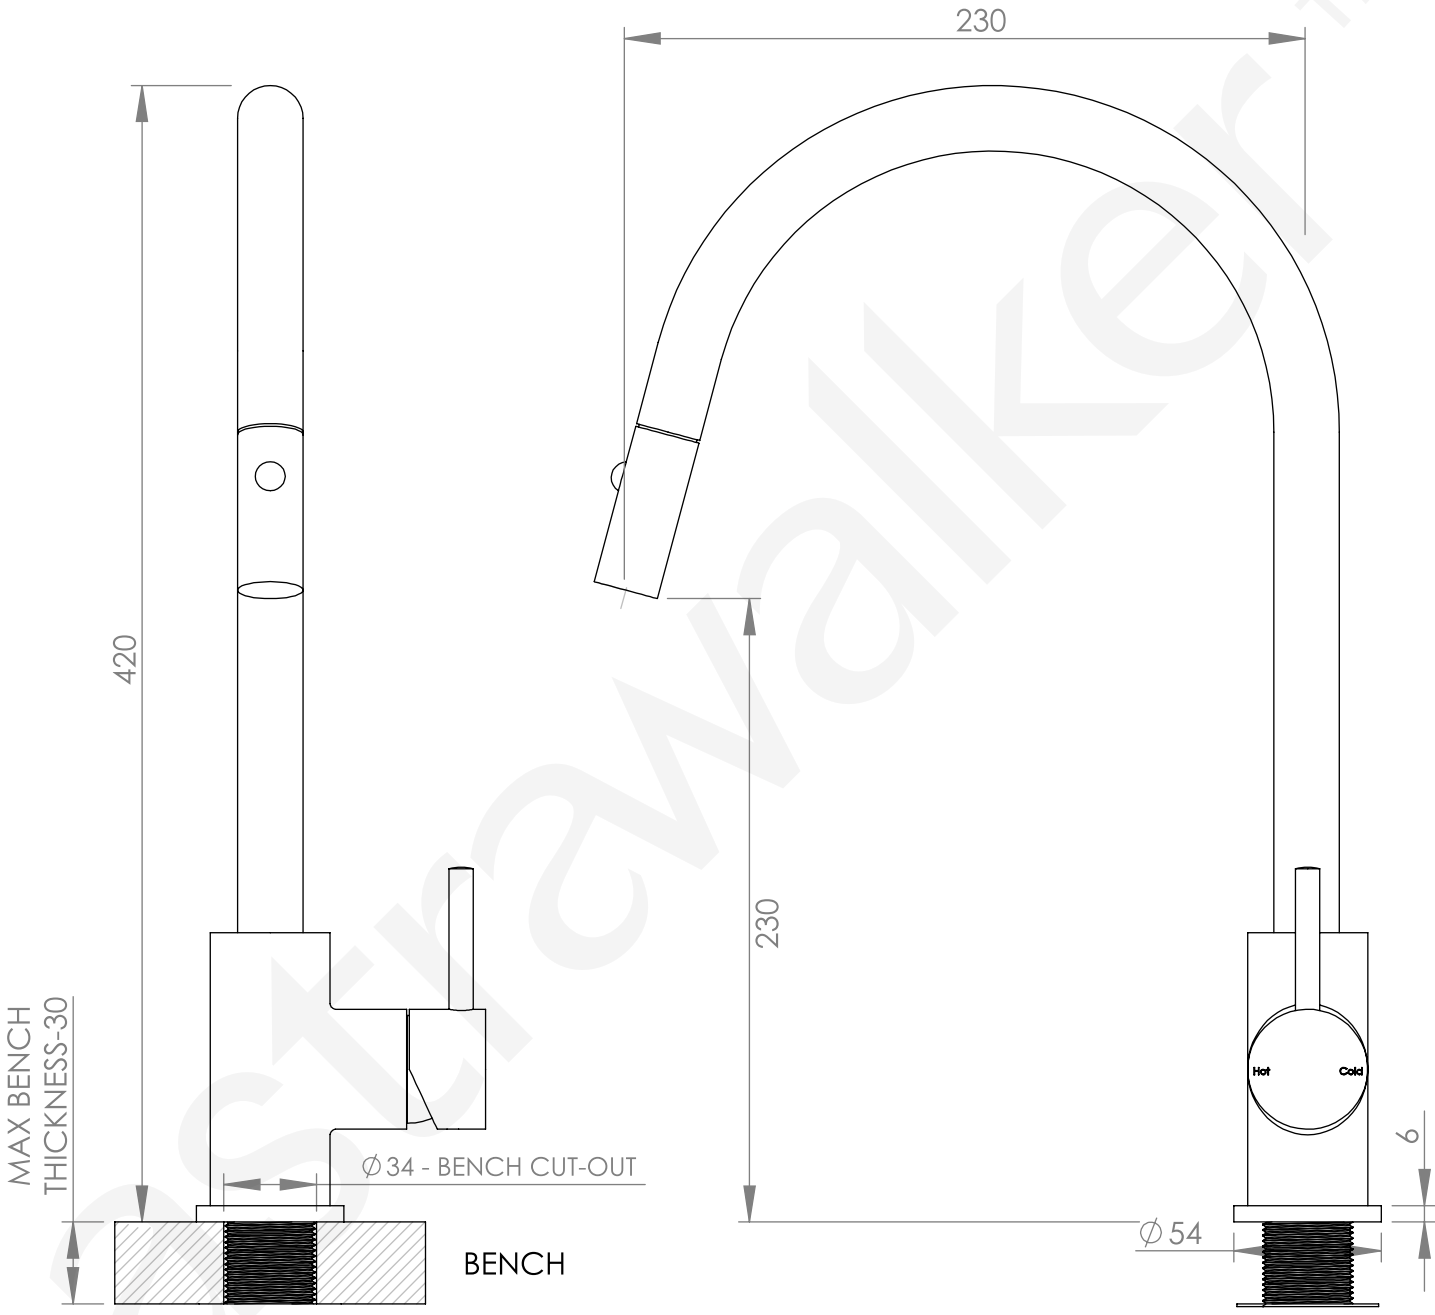

A69.08.V8

KITCHEN MIXER WITH PULL OUT SPRAY

6 STAR/3.5Lpm WELS RATING

HOSE LENGTH 1.5m

A69.08.V8

KITCHEN MIXER WITH PULL OUT SPRAY

6 STAR/3.5Lpm WELS RATING

TOP VIEW

SPOUT SWIVELS 180°

HOSE LENGTH 1.5m