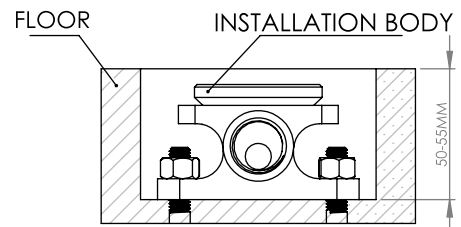

A69.08.V6

BATH MIXER

6 STAR/3.5lpm WELS RATING

NB : ENSURE BODY IS INSTALLED AT CORRECT
DEPTH 50 - 55MM BELOW FINISHED FLOOR