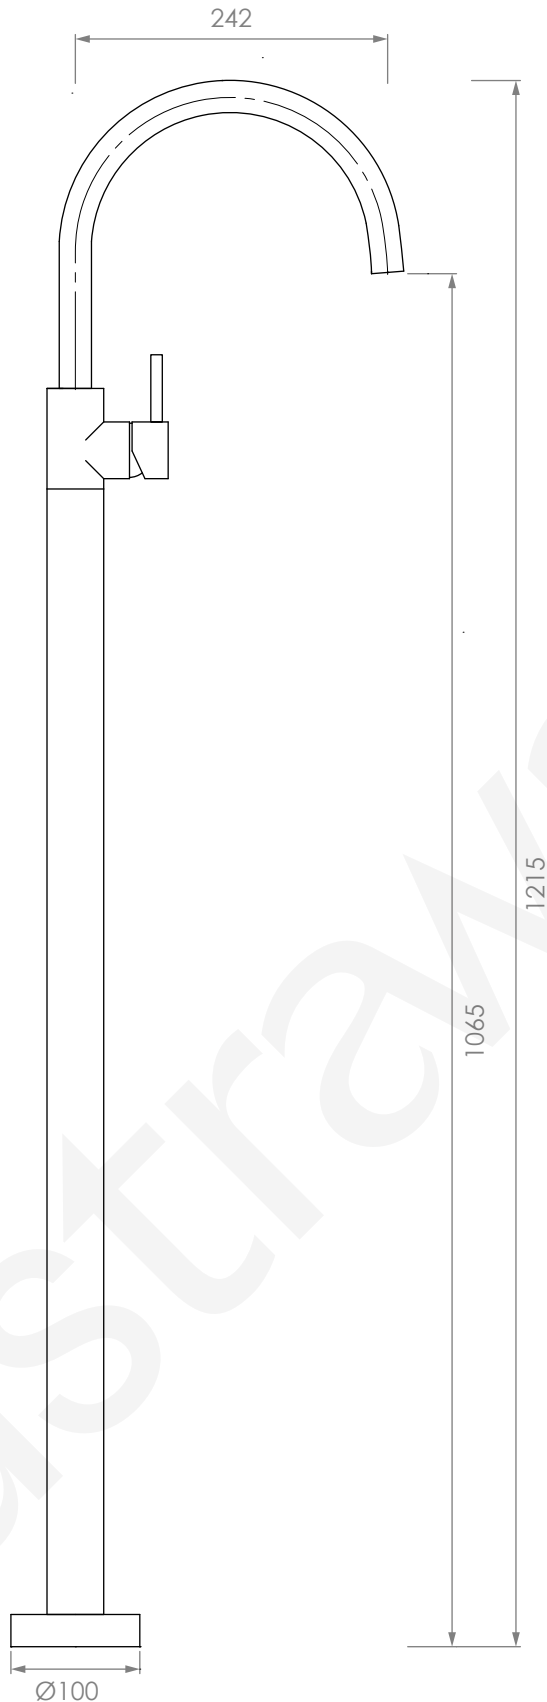

A69.08.V6

BATH MIXER

6 STAR/3.5lpm WELS RATING

NB : ENSURE BODY IS INSTALLED AT CORRECT
DEPTH 50 - 55MM BELOW FINISHED FLOOR