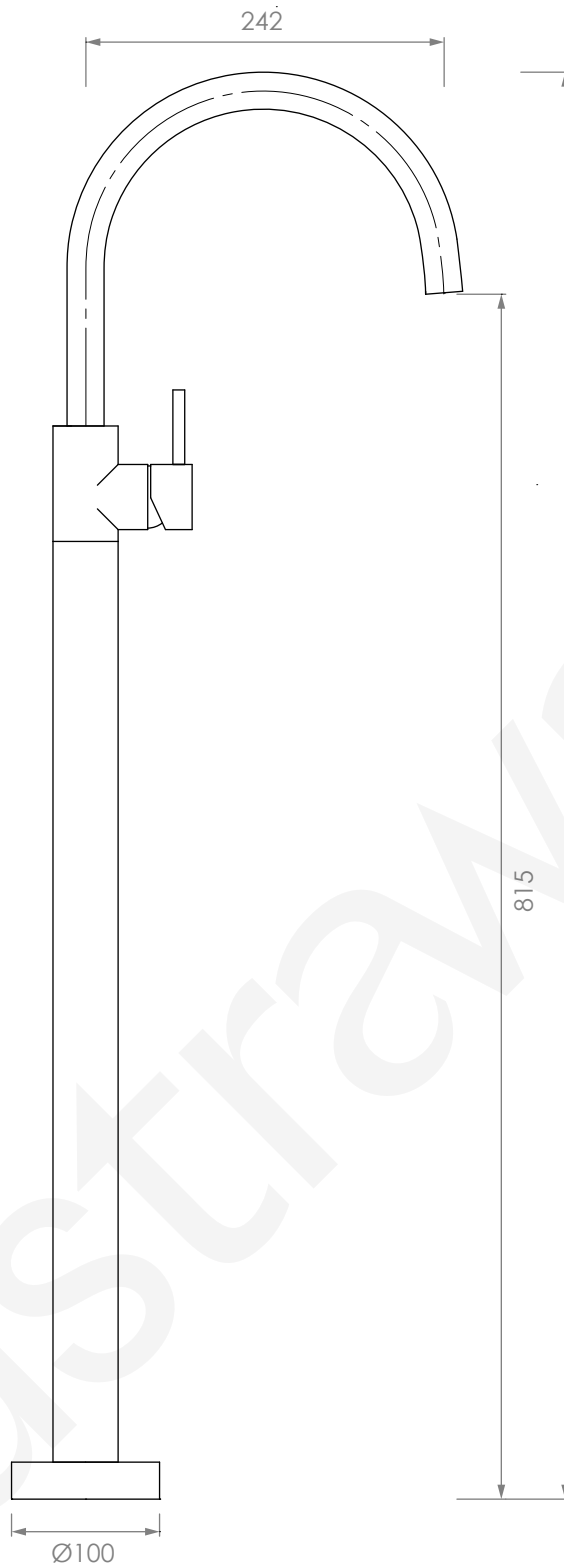

## A69.08.V5

BATH MIXER

6 STAR/3.5lpm WELS RATING

NB : ENSURE BODY IS INSTALLED AT CORRECT  
DEPTH 50 - 55MM BELOW FINISHED FLOOR