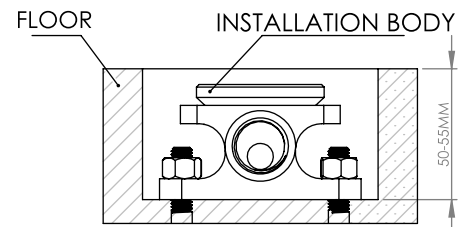

## A69.08.V5

BATH MIXER

6 STAR/3.5lpm WELS RATING

NB : ENSURE BODY IS INSTALLED AT CORRECT  
DEPTH 50 - 55MM BELOW FINISHED FLOOR