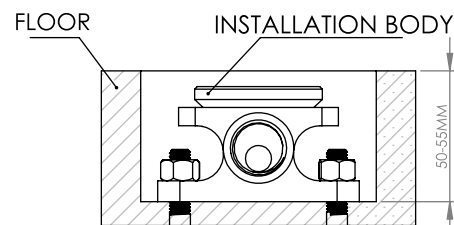

A69.08.V11

BATH MIXER WITH HAND SHOWER

3 STAR/9Lpm WELS RATING - HAND SHOWER ONLY

NB : ENSURE BODY IS INSTALLED AT CORRECT DEPTH 50 - 55MM BELOW FINISHED FLOOR