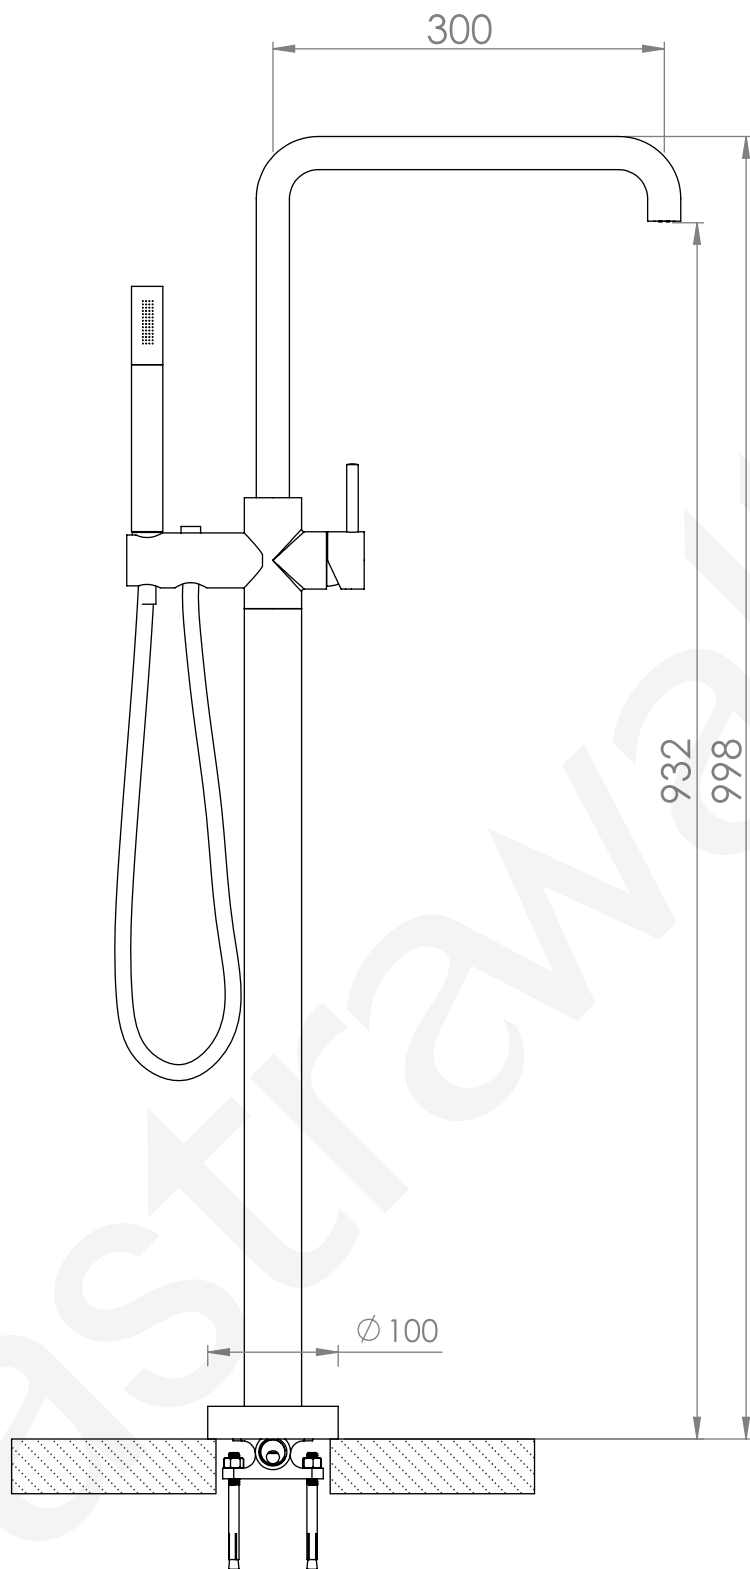

A69.08.V11

BATH MIXER WITH HAND SHOWER

3 STAR/9Lpm WELS RATING - HAND SHOWER ONLY

NB : ENSURE BODY IS INSTALLED AT CORRECT DEPTH 50 - 55MM BELOW FINISHED FLOOR