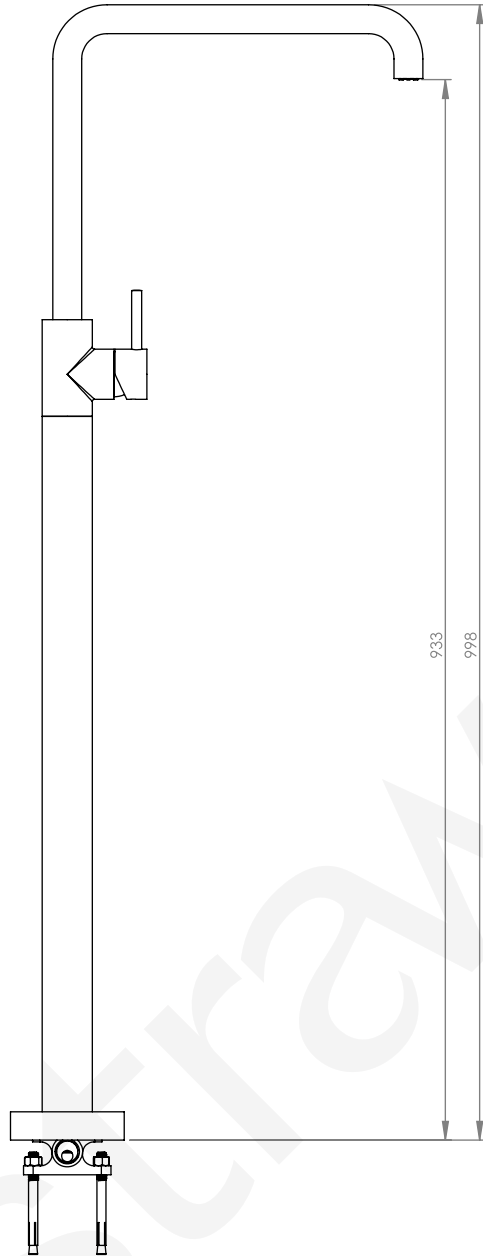

## A69.08.V10

### FLOOR MOUNTED BATH MIXER

NB : ENSURE BODY IS INSTALLED AT CORRECT  
DEPTH 50 - 55MM BELOW FINISHED FLOOR