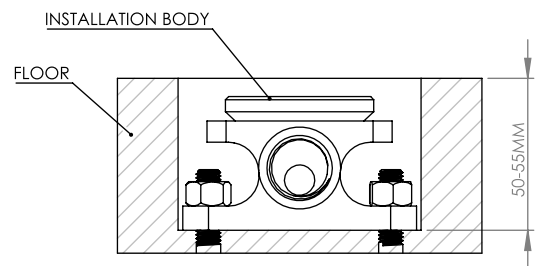

### FLOOR MOUNTED BATH MIXER

NB : ENSURE BODY IS INSTALLED AT CORRECT  
DEPTH 50 - 55MM BELOW FINISHED FLOOR