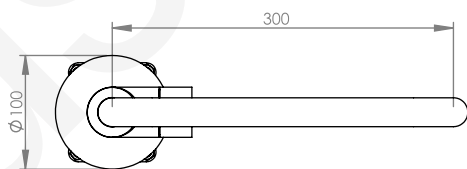

### FLOOR MOUNTED BATH MIXER

NB : ENSURE BODY IS INSTALLED AT CORRECT  
DEPTH 50 - 55MM BELOW FINISHED FLOOR