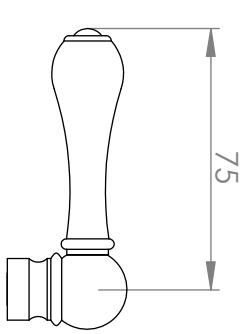

A52.49
WALL TAP SET

STANDARD WITH METAL CROSS HANDLE
OTHER LEVER HANDLE OPTIONS

.ML METAL LEVER

.PL WHITE PORCELAIN
.BL BLACK PORCELAIN
.CK CRACKLE PORCELAIN

.CL SWAROVSKI CRYSTAL

.CC CRYSTAL CROSS

Ø60