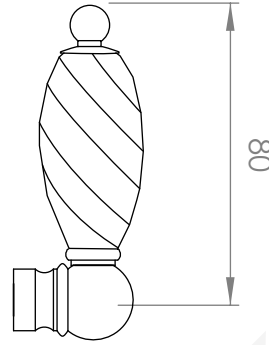

A52.49
WALL TAP SET

STANDARD WITH METAL CROSS HANDLE
OTHER LEVER HANDLE OPTIONS

.ML METAL LEVER

.PL WHITE PORCELAIN
.BL BLACK PORCELAIN
.CK CRACKLE PORCELAIN

.CL SWAROVSKI CRYSTAL

.CC CRYSTAL CROSS

Ø60