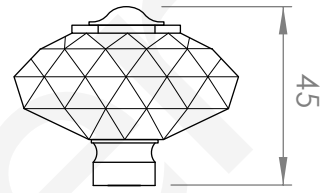

A52.49
WALL TAP SET

STANDARD WITH METAL CROSS HANDLE
OTHER LEVER HANDLE OPTIONS

.ML METAL LEVER

.PL WHITE PORCELAIN
.BL BLACK PORCELAIN
.CK CRACKLE PORCELAIN

.CL SWAROVSKI CRYSTAL

.CC CRYSTAL CROSS

Ø60