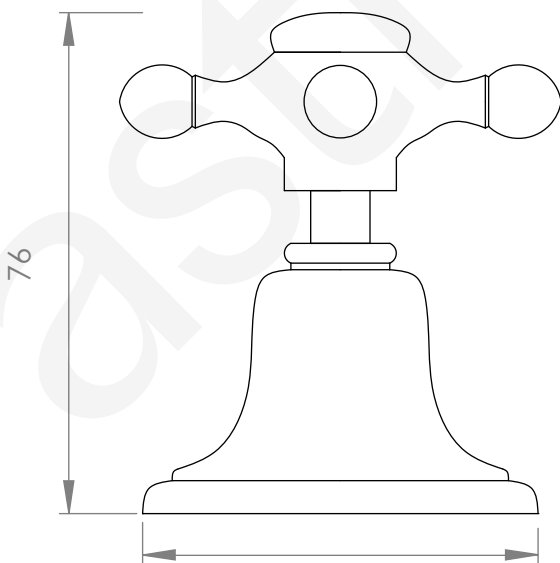

A52.49
WALL TAP SET

STANDARD WITH METAL CROSS HANDLE
OTHER LEVER HANDLE OPTIONS

.ML METAL LEVER

.PL WHITE PORCELAIN
.BL BLACK PORCELAIN
.CK CRACKLE PORCELAIN

.CL SWAROVSKI CRYSTAL

.CC CRYSTAL CROSS

Ø60