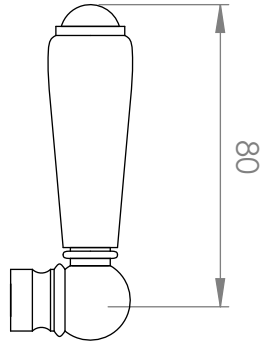

A52.49
WALL TAP SET

STANDARD WITH METAL CROSS HANDLE
OTHER LEVER HANDLE OPTIONS

.ML METAL LEVER

.PL WHITE PORCELAIN
.BL BLACK PORCELAIN
.CK CRACKLE PORCELAIN

.CL SWAROVSKI CRYSTAL

.CC CRYSTAL CROSS

Ø60