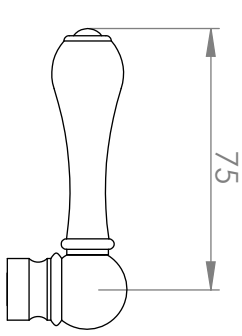

A52.45
CISTERN TAP

STANDARD WITH METAL CROSS HANDLE
OTHER LEVER HANDLE OPTIONS

.ML METAL LEVER

.PL WHITE PORCELAIN
.BL BLACK PORCELAIN
.CK CRACKLE PORCELAIN

.CL SWAROVSKI CRYSTAL

.CC CRYSTAL CROSS