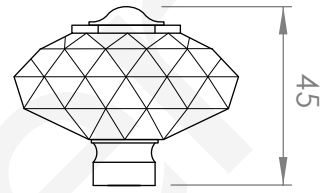

A52.45
CISTERN TAP

STANDARD WITH METAL CROSS HANDLE
OTHER LEVER HANDLE OPTIONS

.ML METAL LEVER

.PL WHITE PORCELAIN
.BL BLACK PORCELAIN
.CK CRACKLE PORCELAIN

.CL SWAROVSKI CRYSTAL

.CC CRYSTAL CROSS