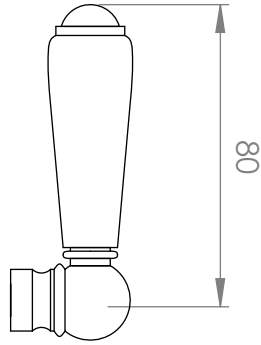

A52.45
CISTERN TAP

STANDARD WITH METAL CROSS HANDLE
OTHER LEVER HANDLE OPTIONS

.ML METAL LEVER

.PL WHITE PORCELAIN
.BL BLACK PORCELAIN
.CK CRACKLE PORCELAIN

.CL SWAROVSKI CRYSTAL

.CC CRYSTAL CROSS