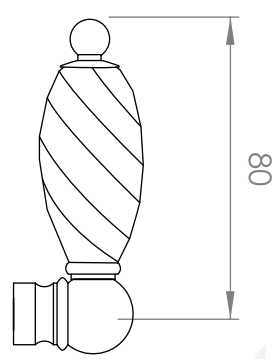

A52.45
CISTERN TAP

STANDARD WITH METAL CROSS HANDLE
OTHER LEVER HANDLE OPTIONS

.ML METAL LEVER

.PL WHITE PORCELAIN
.BL BLACK PORCELAIN
.CK CRACKLE PORCELAIN

.CL SWAROVSKI CRYSTAL

.CC CRYSTAL CROSS