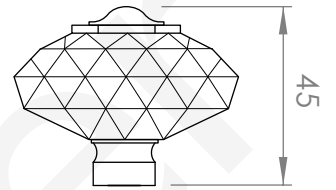

A52.44

WASHING MACHINE TAP SET

STANDARD WITH METAL CROSS HANDLE
OTHER LEVER HANDLE OPTIONS

.ML METAL LEVER

.PL WHITE PORCELAIN
.BL BLACK PORCELAIN
.CK CRACKLE PORCELAIN

.CL SWAROVSKI CRYSTAL

.CC CRYSTAL CROSS