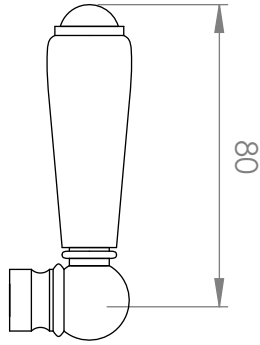

A52.44

WASHING MACHINE TAP SET

STANDARD WITH METAL CROSS HANDLE
OTHER LEVER HANDLE OPTIONS

.ML METAL LEVER

.PL WHITE PORCELAIN
.BL BLACK PORCELAIN
.CK CRACKLE PORCELAIN

.CL SWAROVSKI CRYSTAL

.CC CRYSTAL CROSS