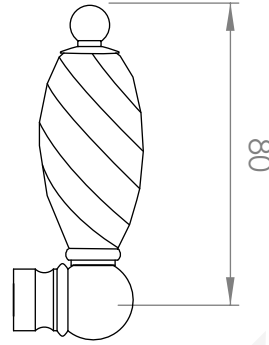

A52.44

WASHING MACHINE TAP SET

STANDARD WITH METAL CROSS HANDLE
OTHER LEVER HANDLE OPTIONS

.ML METAL LEVER

.PL WHITE PORCELAIN
.BL BLACK PORCELAIN
.CK CRACKLE PORCELAIN

.CL SWAROVSKI CRYSTAL

.CC CRYSTAL CROSS