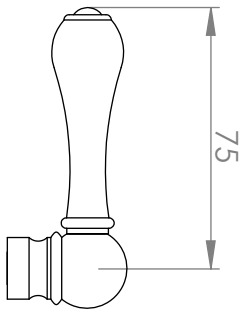

A52.44

WASHING MACHINE TAP SET

STANDARD WITH METAL CROSS HANDLE
OTHER LEVER HANDLE OPTIONS

.ML METAL LEVER

.PL WHITE PORCELAIN
.BL BLACK PORCELAIN
.CK CRACKLE PORCELAIN

.CL SWAROVSKI CRYSTAL

.CC CRYSTAL CROSS