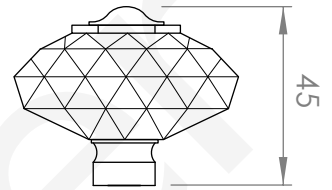

A52.41

BATH / SHOWER DIVERTER

STANDARD WITH METAL CROSS HANDLE
OTHER LEVER HANDLE OPTIONS

.ML METAL LEVER

.PL WHITE PORCELAIN
.BL BLACK PORCELAIN
.CK CRACKLE PORCELAIN

.CL SWAROVSKI CRYSTAL

.CC CRYSTAL CROSS