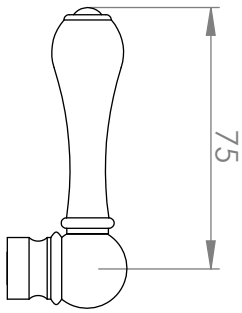

A52.41

BATH / SHOWER DIVERTER

STANDARD WITH METAL CROSS HANDLE
OTHER LEVER HANDLE OPTIONS

.ML METAL LEVER

.PL WHITE PORCELAIN
.BL BLACK PORCELAIN
.CK CRACKLE PORCELAIN

.CL SWAROVSKI CRYSTAL

.CC CRYSTAL CROSS