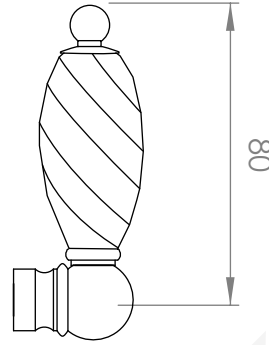

A52.41

BATH / SHOWER DIVERTER

STANDARD WITH METAL CROSS HANDLE
OTHER LEVER HANDLE OPTIONS

.ML METAL LEVER

.PL WHITE PORCELAIN
.BL BLACK PORCELAIN
.CK CRACKLE PORCELAIN

.CL SWAROVSKI CRYSTAL

.CC CRYSTAL CROSS