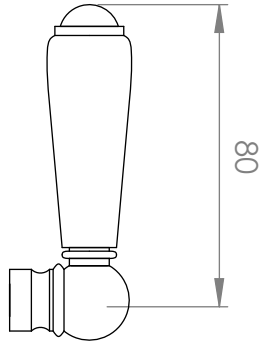

A52.41

BATH / SHOWER DIVERTER

STANDARD WITH METAL CROSS HANDLE
OTHER LEVER HANDLE OPTIONS

.ML METAL LEVER

.PL WHITE PORCELAIN
.BL BLACK PORCELAIN
.CK CRACKLE PORCELAIN

.CL SWAROVSKI CRYSTAL

.CC CRYSTAL CROSS