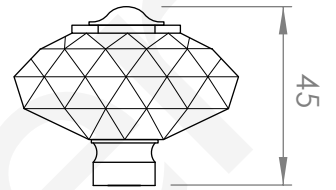

A52.37

BIDET SET & 32mm POP UP WASTE

STANDARD WITH METAL CROSS HANDLE
OTHER LEVER HANDLE OPTIONS

.ML METAL LEVER

.PL WHITE PORCELAIN
.BL BLACK PORCELAIN
.CK CRACKLE PORCELAIN

.CL SWAROVSKI CRYSTAL

.CC CRYSTAL CROSS