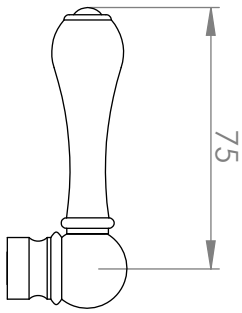

A52.37

BIDET SET & 32mm POP UP WASTE

STANDARD WITH METAL CROSS HANDLE
OTHER LEVER HANDLE OPTIONS

.ML METAL LEVER

.PL WHITE PORCELAIN
.BL BLACK PORCELAIN
.CK CRACKLE PORCELAIN

.CL SWAROVSKI CRYSTAL

.CC CRYSTAL CROSS