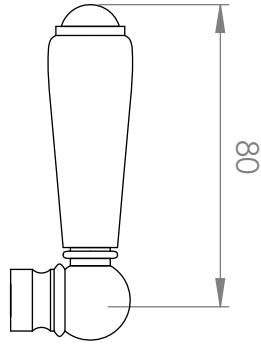

A52.37

BIDET SET & 32mm POP UP WASTE

STANDARD WITH METAL CROSS HANDLE
OTHER LEVER HANDLE OPTIONS

.ML METAL LEVER

.PL WHITE PORCELAIN
.BL BLACK PORCELAIN
.CK CRACKLE PORCELAIN

.CL SWAROVSKI CRYSTAL

.CC CRYSTAL CROSS