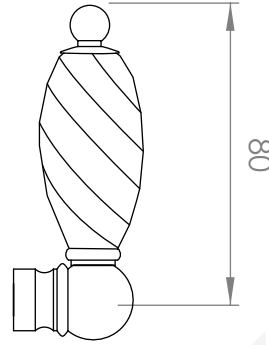

A52.37

BIDET SET & 32mm POP UP WASTE

STANDARD WITH METAL CROSS HANDLE
OTHER LEVER HANDLE OPTIONS

.ML METAL LEVER

.PL WHITE PORCELAIN
.BL BLACK PORCELAIN
.CK CRACKLE PORCELAIN

.CL SWAROVSKI CRYSTAL

.CC CRYSTAL CROSS