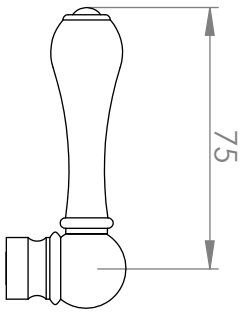

A52.35

BIDET SET & 32mm POP UP WASTE

STANDARD WITH METAL CROSS HANDLE
OTHER LEVER HANDLE OPTIONS

.ML METAL LEVER

.PL WHITE PORCELAIN
.BL BLACK PORCELAIN
.CK CRACKLE PORCELAIN

.CL SWAROVSKI CRYSTAL

.CC CRYSTAL CROSS