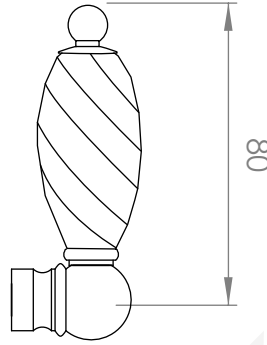

A52.35

BIDET SET & 32mm POP UP WASTE

STANDARD WITH METAL CROSS HANDLE
OTHER LEVER HANDLE OPTIONS

.ML METAL LEVER

.PL WHITE PORCELAIN
.BL BLACK PORCELAIN
.CK CRACKLE PORCELAIN

.CL SWAROVSKI CRYSTAL

.CC CRYSTAL CROSS