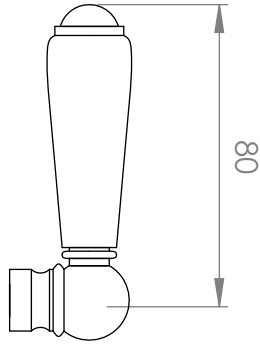

A52.35

BIDET SET & 32mm POP UP WASTE

STANDARD WITH METAL CROSS HANDLE
OTHER LEVER HANDLE OPTIONS

.ML METAL LEVER

.PL WHITE PORCELAIN
.BL BLACK PORCELAIN
.CK CRACKLE PORCELAIN

.CL SWAROVSKI CRYSTAL

.CC CRYSTAL CROSS