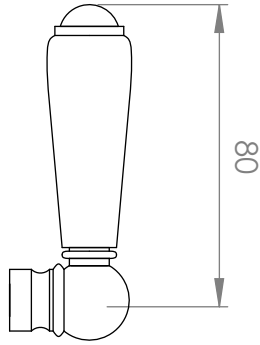

A52.30.V2

KITCHEN MIXER

5 STAR/6Lpm WELS RATING

STANDARD WITH METAL CROSS HANDLE
OTHER LEVER HANDLE OPTIONS

.ML METAL LEVER

.PL WHITE PORCELAIN
.BL BLACK PORCELAIN
.CK CRACKLE PORCELAIN

.CL SWAROVSKI CRYSTAL