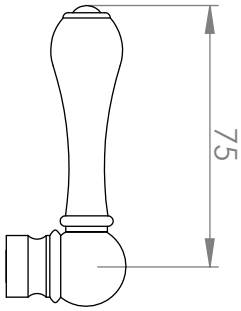

A52.30.V2

KITCHEN MIXER

5 STAR/6Lpm WELS RATING

STANDARD WITH METAL CROSS HANDLE
OTHER LEVER HANDLE OPTIONS

.ML METAL LEVER

.PL WHITE PORCELAIN
.BL BLACK PORCELAIN
.CK CRACKLE PORCELAIN

.CL SWAROVSKI CRYSTAL