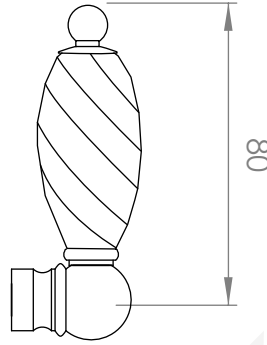

A52.30.V2

KITCHEN MIXER

5 STAR/6Lpm WELS RATING

STANDARD WITH METAL CROSS HANDLE
OTHER LEVER HANDLE OPTIONS

.ML METAL LEVER

.PL WHITE PORCELAIN
.BL BLACK PORCELAIN
.CK CRACKLE PORCELAIN

.CL SWAROVSKI CRYSTAL