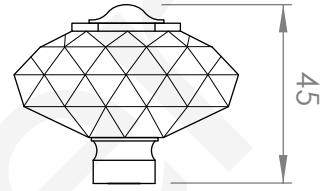

A52.30.V2

KITCHEN MIXER

5 STAR/6Lpm WELS RATING

STANDARD WITH METAL CROSS HANDLE
OTHER LEVER HANDLE OPTIONS

.ML METAL LEVER

.PL WHITE PORCELAIN
.BL BLACK PORCELAIN
.CK CRACKLE PORCELAIN

.CL SWAROVSKI CRYSTAL