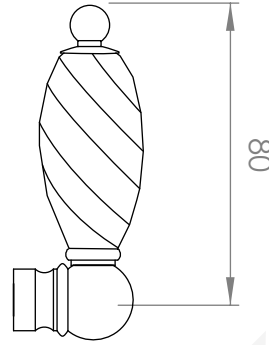

A52.28.V2

WALL SET

[Available with flow control, add **.FC** to end of code - 5 STAR/6Lpm WELS RATING]

STANDARD WITH METAL CROSS HANDLE
OTHER LEVER HANDLE OPTIONS

.ML METAL LEVER

.PL WHITE PORCELAIN
.BL BLACK PORCELAIN
.CK CRACKLE PORCELAIN

.CL SWAROVSKI CRYSTAL

.CC CRYSTAL CROSS