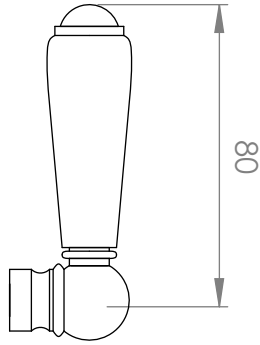

A52.28.V2

WALL SET

[Available with flow control, add **.FC** to end of code - 5 STAR/6Lpm WELS RATING]

STANDARD WITH METAL CROSS HANDLE
OTHER LEVER HANDLE OPTIONS

.ML METAL LEVER

.PL WHITE PORCELAIN
.BL BLACK PORCELAIN
.CK CRACKLE PORCELAIN