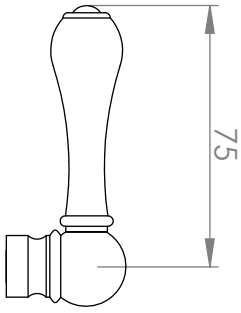

A52.28.V2

WALL SET

[Available with flow control, add **.FC** to end of code - 5 STAR/6Lpm WELS RATING]

STANDARD WITH METAL CROSS HANDLE
OTHER LEVER HANDLE OPTIONS

.ML METAL LEVER

.PL WHITE PORCELAIN
.BL BLACK PORCELAIN
.CK CRACKLE PORCELAIN

.CL SWAROVSKI CRYSTAL

.CC CRYSTAL CROSS