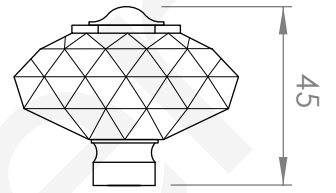

A52.28.V2

WALL SET

[Available with flow control, add **.FC** to end of code - 5 STAR/6Lpm WELS RATING]

STANDARD WITH METAL CROSS HANDLE
OTHER LEVER HANDLE OPTIONS

.ML METAL LEVER

.PL WHITE PORCELAIN
.BL BLACK PORCELAIN
.CK CRACKLE PORCELAIN

.CL SWAROVSKI CRYSTAL

.CC CRYSTAL CROSS