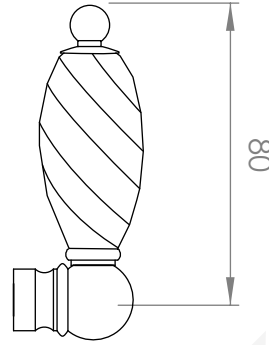

A52.28

WALL SET

[Available with flow control, add **.FC** to end of code - 5 STAR/6Lpm WELS RATING]

STANDARD WITH METAL CROSS HANDLE
OTHER LEVER HANDLE OPTIONS

.ML METAL LEVER

.PL WHITE PORCELAIN
.BL BLACK PORCELAIN
.CK CRACKLE PORCELAIN

.CL SWAROVSKI CRYSTAL

.CC CRYSTAL CROSS