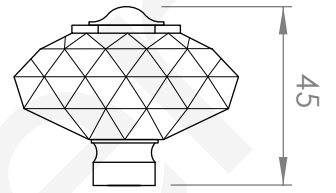

A52.28

WALL SET

[Available with flow control, add **.FC** to end of code - 5 STAR/6Lpm WELS RATING]

STANDARD WITH METAL CROSS HANDLE
OTHER LEVER HANDLE OPTIONS

.ML METAL LEVER

.PL WHITE PORCELAIN
.BL BLACK PORCELAIN
.CK CRACKLE PORCELAIN

.CL SWAROVSKI CRYSTAL

.CC CRYSTAL CROSS