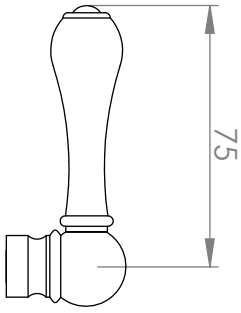

A52.28

WALL SET

[Available with flow control, add **.FC** to end of code - 5 STAR/6Lpm WELS RATING]

STANDARD WITH METAL CROSS HANDLE
OTHER LEVER HANDLE OPTIONS

.ML METAL LEVER

.PL WHITE PORCELAIN
.BL BLACK PORCELAIN
.CK CRACKLE PORCELAIN

.CL SWAROVSKI CRYSTAL

.CC CRYSTAL CROSS