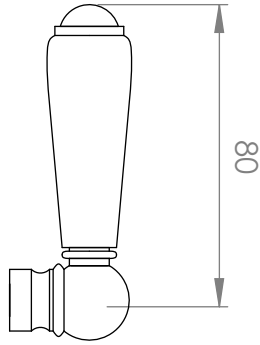

A52.28

WALL SET

[Available with flow control, add **.FC** to end of code - 5 STAR/6Lpm WELS RATING]

STANDARD WITH METAL CROSS HANDLE
OTHER LEVER HANDLE OPTIONS

.ML METAL LEVER

.PL WHITE PORCELAIN
.BL BLACK PORCELAIN
.CK CRACKLE PORCELAIN