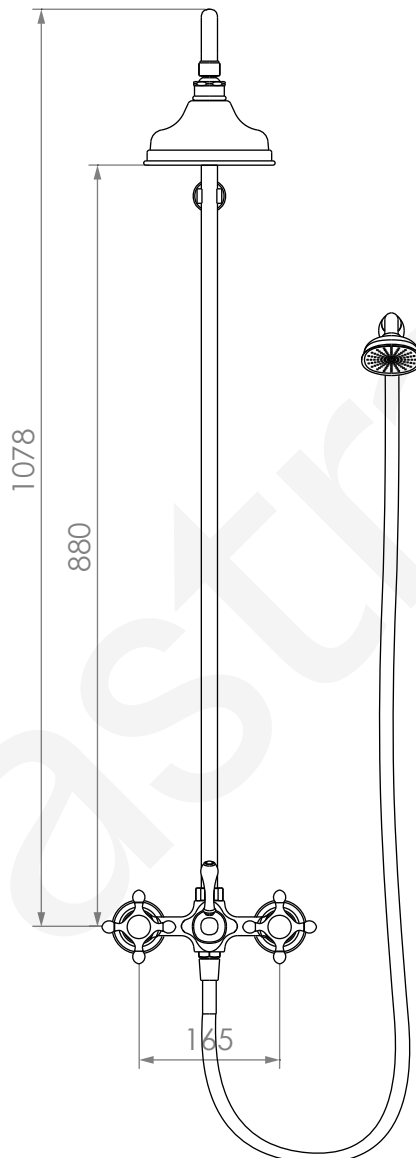

A52.26

SHOWER SET WITH HANDPIECE

3 STAR/9Lpm WELS RATING

STANDARD WITH METAL CROSS HANDLE
OTHER LEVER HANDLE OPTIONS

AVAILABLE WITH:

HOSE LENGTH 1.5m