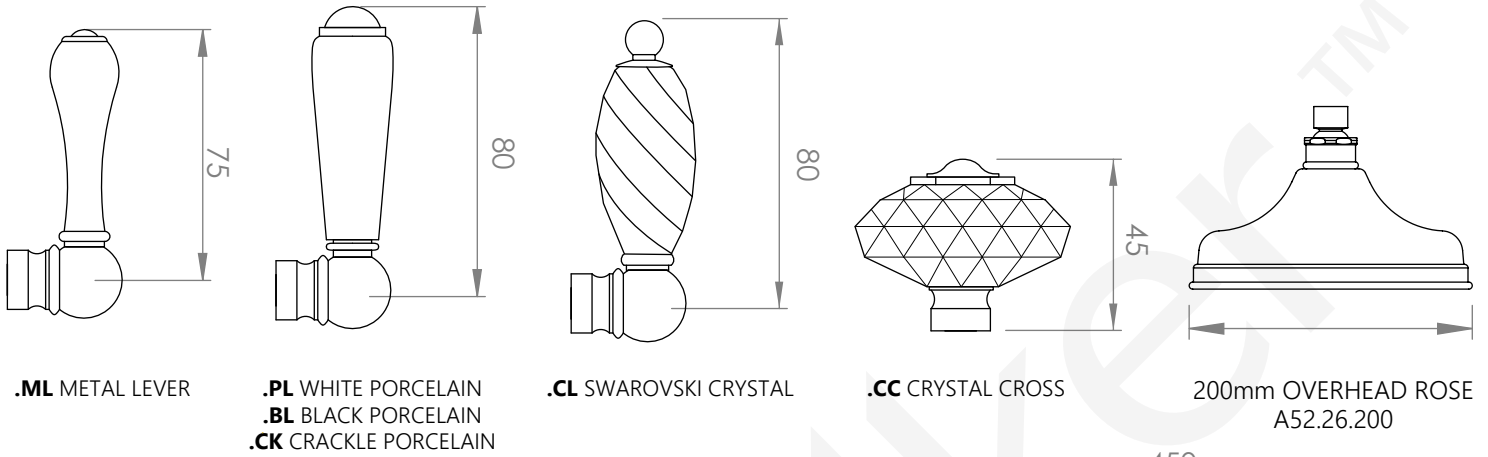

A52.26

SHOWER SET WITH HANDPIECE

3 STAR/9Lpm WELS RATING

STANDARD WITH METAL CROSS HANDLE
OTHER LEVER HANDLE OPTIONS

AVAILABLE WITH:

HOSE LENGTH 1.5m